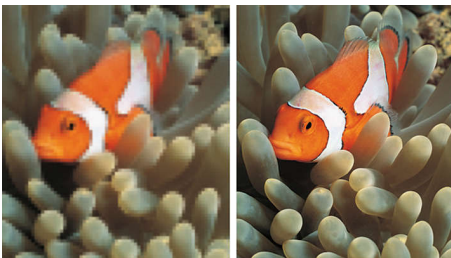

Pixel Plus 2 HD

Pixel Plus 2 HD offers the unique combination of ultimate sharpness, natural detail, increased

depth, vivid colors and smooth and natural motion from standard TV, High Definition signals and multimedia sources. Each pixel of the incoming picture is enhanced to better match the surrounding pixels, resulting in a more natural picture. Artifacts in compressed multimedia content are detected and reduced, ensuring that the picture is clean and razor sharp. Digital noise reduction ensures that the picture is perfectly smooth yet razor sharp.

8ms response time

Response time measures signal reaction speed in milliseconds. Faster response time is better as it eliminates visible image artifacts that could dampen your experience when viewing fast moving images or objects. In this case, this LCD panel gives you 8ms response time so that you can watch your LCD TV with a clear, fast moving action.

Digital Natural Motion

Philips invented Digital Natural Motion to eliminate juddering effects that are visible with moving picture content. Digital Natural Motion estimates motion in the picture and corrects juddering movements in both broadcast and recorded movie material (such as DVD). The resulting smooth motion reproduction and excellent sharpness take the viewing experience to a higher level.

colors and contrast

Vibrant and natural images from most advanced color processing. The 3 color channels (RGB) are optimised using 10bit RGB processing technology resulting in a total of 28.9 billion colors. It produces vibrant colors while retaining excellent sharpness together with excellent blacklevel and accurate rendition of dark shades and colors to give a bright, lifelike picture with high contrast and vibrant colors

Incredible Surround subwoofer

Incredible Surround is an audio technology from Philips that dramatically magnifies the sound field to immerse you in the audio. Using state-of-the-art electronic phase shifting, Incredible Surround mixes sounds from left

32PFL7762D/12

and right in such a way that it expands the virtual distance between the two speakers. This wider spread greatly enhances the stereo effect and creates a more natural sound dimension. Incredible Surround with integrated subwoofer now allows you to experience total surround with greater depth and bass ,width of sound with the use of an integrated subwoofer.

BBE

BBE high definition sound is the core sound enhancement technology (licensed by BBE Sound) that will enable you to experience real natural music, speech intelligibility with rich and clear audible vocals.

Swivel stand

This TV comes with a swivel stand that allows you to watch your TV from your favorite position at any angle so that you can enjoy the best entertainment from any seat in the room.

3 HDMI inputs