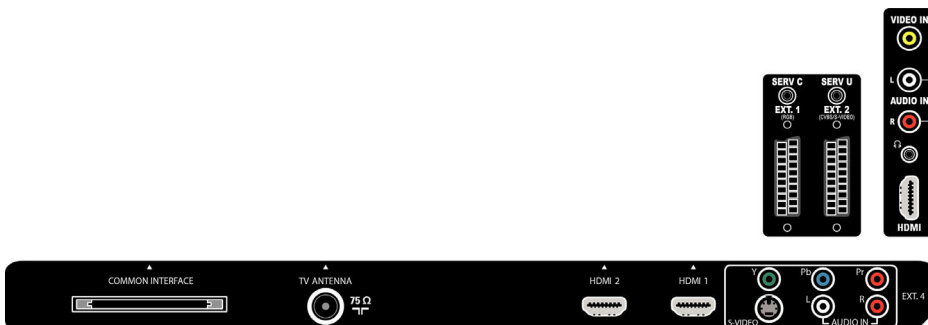

Power

- Mains power: 220 - 240V, 50/60Hz
- Ambient temperature: 5 °C to 40 °C
- Power consumption: 110 W
- Standby power consumption: ≤ 1 W

Accessories

- Included accessories: Table top stand, Power cord, Quick start guide, User Manual, Registration card, Warranty certificate, Remote Control, Batteries for remote control

Dimensions

- Set Width: 804 mm

- Set Height: 533 mm
- Set Depth: 162 mm
- Product weight: 15 kg
- Set width (with stand): 804 mm
- Set height (with stand): 605 mm
- Set depth (with stand): 223 mm
- Product weight (+stand): 18 kg
- Box width: 874 mm
- Box height: 646 mm
- Box depth: 299 mm
- Weight incl. Packaging: 22 kg
- Wall mount compatible: 200 x 100 mm