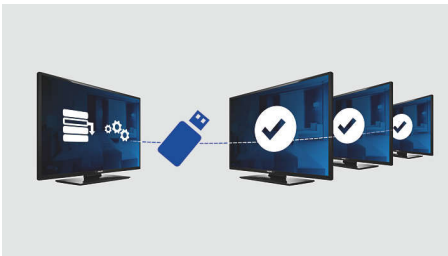

Great viewing experience and guest comfort

- USB for multimedia playback
- Low power consumption
- LED TV for images with incredible contrast

PHILIPS

Highlights

Welcome page

A welcome page is displayed each time the TV set is switched on. The welcome page can be branded and customized easily at the time of installation via a simple welcome image in .png format.

USB Cloning

Provides the ability to easily copy all programming and channel programming settings from one TV into other TV sets in less than a minute. The feature ensures uniformity

between TV sets and significantly reduces installation time and costs.

USB (photos, music, video)

Share the fun. Connect your USB memory-stick, digital camera, mp3 player or other multimedia device to the USB port on your TV to enjoy photos, videos and music with the easy to use onscreen content browser.

Advanced volume control

With advanced volume control you can install the start-up volume of the TV and predifine the volume range with which the TV set is allowed to operate, preventing excessive volume adjustments and avoiding disturbance of next door guests.