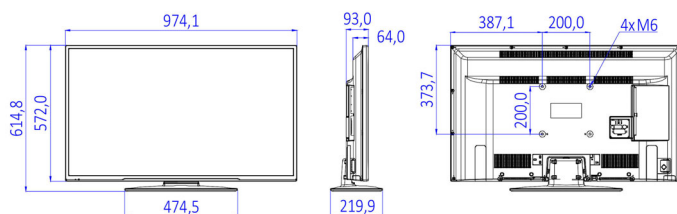

Connectivity Rear

- Scart: CVBS, RGB, SVHS
- Antenna: IEC-75
- HDMI1: HDMI 1.4
- Digital Audio out: Coaxial (SPDIF)
- VGA input: 15 pin D-sub

Design

- Colour: Black

Dimensions

- Set Width: 974 mm
- Set Height: 572 mm
- Set Depth: 64/93 mm
- Product weight: 8.4 kg
- Set width (with stand): 974 mm

www.philips.com

- Set height (with stand): 615 mm
- Set depth (with stand): 220 mm
- Product weight (+stand): 9.3 kg
- Wall mount compatible: M6, 200 x 200 mm

* Availability of features will depend on implementation chosen by integrator.