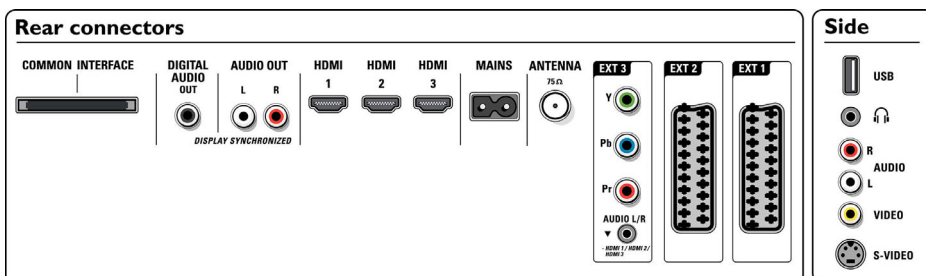

Connectivity

- HDMI features: Cable equalization, Category 1 and 2 cables, Compressed audio, Multirate pref. format support, PC format support, Resolutions 720p, 1080i, 1080p
- Front / Side connections: Audio L/R in, CVBS in, Headphone Out, S-video in, USB
- Ext 1 Scart: Audio L/R, CVBS in/out, RGB
- Ext 2 Scart: Audio L/R, CVBS in/out, RGB

- Other connections: Analog audio Left/Right out, S/PDIF out (coaxial), Common Interface
- Ext 3: YPbPr, Audio L/R in
- Ext 4: HDMI v1.3
- Ext 5: HDMI v1.3
- Ext 6: HDMI v1.3

Power

- Mains power: AC - 220 - 240 V +/- 10%
- Ambient temperature: 5 °C to 35 °C
- Power consumption: 231 W
- Standby power consumption: 0.8 W

Accessories

- Included accessories: Tabletop swivel stand, Wall mounting bracket, RF antenna cable

Dimensions

- Set Width: 1121 mm
- Set Height: 715 mm
- Set Depth: 129 mm
- Product weight: 39.6 kg
- Set height (with stand): 810 mm
- Set depth (with stand): 305 mm
- Product weight (+stand): 48.5 kg
- Box width: 1354 mm
- Box height: 1211 mm
- Box depth: 339 mm
- Weight incl. Packaging: 51 kg
- Stand width: 590 mm
- Wall mount compatible: 600 x 400 mm