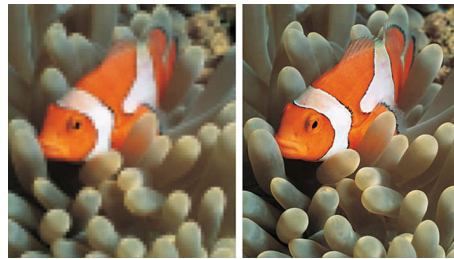

Pixel Plus 2 HD

Pixel Plus 2 HD offers the unique combination of ultimate sharpness, natural detail, increased depth, vivid colors and smooth and natural motion from standard TV, High Definition signals and multimedia sources. Each pixel of the incoming picture is enhanced to better match the surrounding pixels, resulting in a more natural picture. Artifacts in compressed multimedia content are detected and reduced, ensuring that the picture is clean and razor sharp. Digital noise reduction ensures that the picture is perfectly smooth yet razor sharp.

5ms response time

Response time measures signal reaction speed in milliseconds. Faster response time is better as it eliminates visible image artifacts that could dampen your experience when viewing fast moving images or objects. In this case, this LCD panel gives you 5ms response time so that you can watch your LCD TV with a clear, fast moving action.

Digital Natural Motion

Philips invented Digital Natural Motion to eliminate juddering effects that are visible with moving picture content. Digital Natural Motion estimates motion in the picture and corrects juddering movements in both broadcast and recorded movie material (such as DVD). The resulting smooth motion reproduction and excellent sharpness take the viewing experience to a higher level.

colors and contrast

Vibrant and natural images from most advanced color processing. The 3 color channels (RGB) are optimised using 10bit RGB processing technology resulting in a total of 28.9 billion colors. It produces vibrant colors while retaining excellent sharpness together

42PFL7762D/12

with excellent blacklevel and accurate rendition of dark shades and colors to give a bright, lifelike picture with high contrast and vibrant colors

Incredible Surround subwoofer

Incredible Surround is an audio technology from Philips that dramatically magnifies the sound field to immerse you in the audio. Using state-of-the-art electronic phase shifting, Incredible Surround mixes sounds from left and right in such a way that it expands the virtual distance between the two speakers. This wider spread greatly enhances the stereo effect and creates a more natural sound dimension. Incredible Surround with integrated subwoofer now allows you to experience total surround with greater depth and bass ,width of sound with the use of an integrated subwoofer.

BBE

BBE high definition sound is the core sound enhancement technology (licensed by BBE Sound) that will enable you to experience real natural music, speech intelligibility with rich and clear audible vocals.

Swivel stand

This TV comes with a swivel stand that allows you to watch your TV from your favorite position at any angle so that you can enjoy the best entertainment from any seat in the room.

3 HDMI inputs