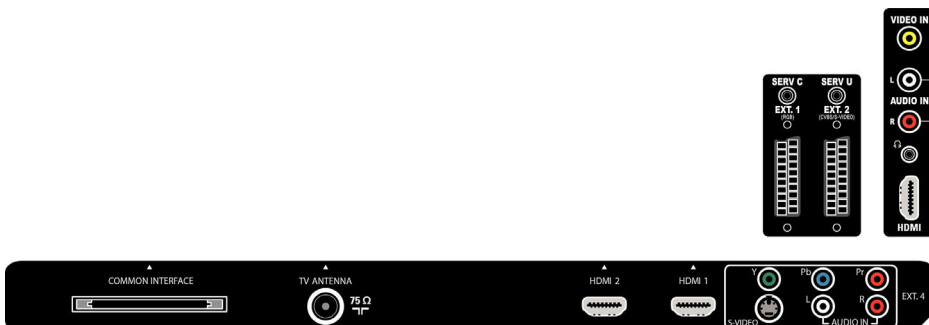

Power

- Mains power: 220 - 240V, 50/60Hz
- Ambient temperature: 5 °C to 40 °C
- Power consumption: 170 W
- Standby power consumption: ≤ 1 W

Accessories

- Included accessories: Table top stand, Power cord, Quick start guide, User Manual, Registration card, Warranty certificate, Remote Control, Batteries for remote control

Dimensions

- Set Width: 1029 mm

- Set Height: 662 mm
- Set Depth: 136 mm
- Product weight: 25.5 kg
- Set width (with stand): 1029 mm
- Set height (with stand): 725 mm
- Set depth (with stand): 279 mm
- Product weight (+stand): 30 kg
- Box width: 1129 mm
- Box height: 756 mm
- Box depth: 314 mm
- Weight incl. Packaging: 37.5 kg
- Wall mount compatible: 600 x 400 mm