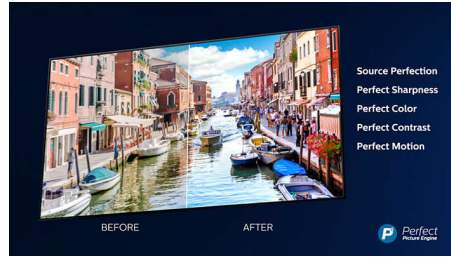

P5 Perfect Picture Engine

The Philips P5 Perfect Picture Engine delivers an image as brilliant as the content you love. Details have noticeably more depth. Colours are vivid, while skin tones look natural. Contrast is so crisp you'll feel every detail. And motion is so smooth that you'll never lose sight of the ball, no matter how fast the play.