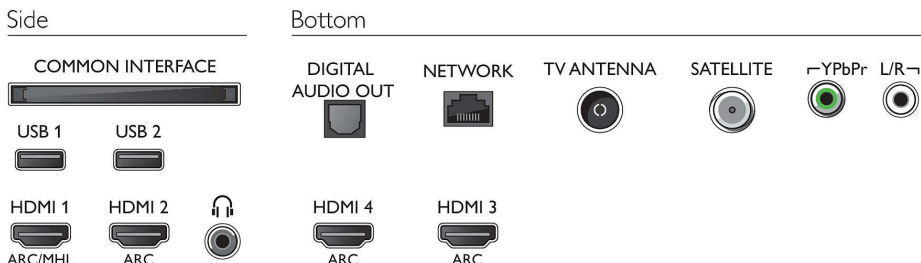

Connections

Issue date 2023-07-15

Version: 13.0.1

EAN: 87 18863 01509 4

© 2023 Koninklijke Philips N.V.
All Rights reserved.

Specifications are subject to change without notice.
Trademarks are the property of Koninklijke Philips N.V.
or their respective owners.

www.philips.com

* EPG and actual visibility (up to 8 days) is country- and operator-dependent.
* Android App offerings vary per country. For more details please visit your local Google Play Store.
* Energy consumption in kWh per year based on the power consumption of the television operating 4 hours per day for 365 days. The actual energy consumption will depend on how the television is used.
* The TV supports DVB reception for 'Free to air' broadcast. Specific DVB operators may not be supported. An up to date list can be found in the FAQ section of the Philips support website. For some operators Conditional Access and subscription are required. Contact your operator for more information.
* Philips TV Remote app and related functionalities vary per TV model, operator and country, as well as smart device model and OS. For more details please visit: www.philips.com/TVRemoteapp.
* Smart TV app availability varies per TV model and country. For more details please visit: www.philips.com/smarttv.
* USB recording for digital channels only, recordings may be limited by broadcast copy protection (CI+). Country and channel restrictions may apply.
* Please note that your Amazon Apps may not always be available in your country. (Currently Amazon apps works only in the UK, Germany and Austria)
* This television contains lead only in certain parts or components where no technology alternatives exist in accordance with existing exemption clauses under the RoHS Directive.
* Its functionality is subject to ChromeCast built-in apps and smart devices. For more details, please visit ChromeCast built-in product pages.
* Google Assistant built in will come as a software update for 2018 Android TVs.