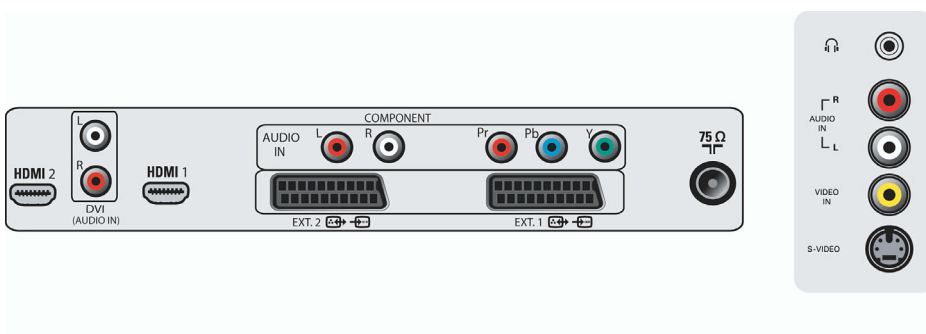

- Picture in Picture: Twin page text
- Teletext enhancements: 4 favourite pages, Programme information Line

Sound

- Equalizer: 5-bands
- Output power (RMS): 2 x 15 W
- Sound System: Stereo, Virtual Dolby Surround
- Sound Enhancement: Auto Volume Leveller, Dynamic Bass Enhancement

Loudspeakers

- Built-in speakers: 2

Connectivity

- Number of Scarts: 2
- Front/Side connections: Audio L/R in, CVBS in, Headphones Out, S-video in
- Ext 1 Scart: Audio L/R, CVBS in/out, RGB
- Ext 2 Scart: Audio L/R, CVBS in/out, S-video in
- Other connections: Antenna IEC75
- Ext 4: YPbPr
- Ext 5: HDMI

Power

- Mains power: AC 220-240 V +/- 10%
- Ambient temperature: 5°C to 40°C
- Power consumption: 220 W Normal Operation W
- Standby power consumption: < 2 W

Accessories

- Included accessories: Tabletop stand, RF antenna cable, Power cord, Quick start guide, User Manual, Registration card, Warranty certificate, Remote Control, Batteries for remote control
- Optional accessories: Floor stand

Dimensions

- Product weight: 39.2 kg
- Box width: 1328 mm
- Box height: 930 mm
- Box depth: 330 mm
- Weight incl. Packaging: 47 kg
- Wall-mount compatible: 0
- Width (with base): 1236 mm
- Height (with base): 720 mm
- Depth (with base): 280 mm
- Width (without base): 1236 mm
- Height (without base): 679 mm

Issue date 2023-07-15

Version: 3.1.13

EAN: 87 10895 94285 0

© 2023 Koninklijke Philips N.V.
All Rights reserved.

Specifications are subject to change without notice.
Trademarks are the property of Koninklijke Philips N.V.
or their respective owners.

www.philips.com