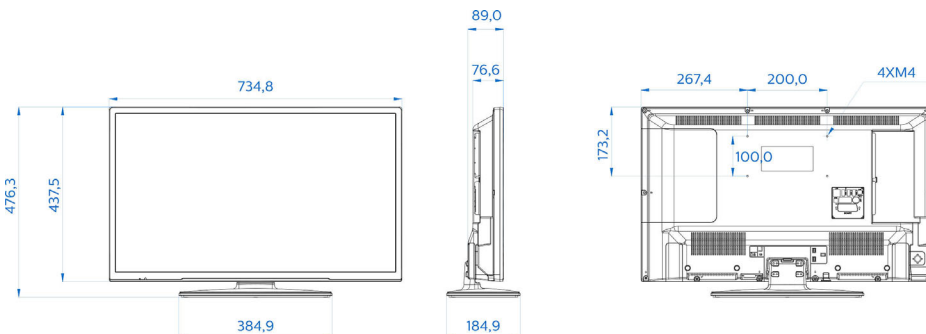

Specifications

Picture/Display

- Aspect ratio: 16:9
- Diagonal screen size (inch): 32 inch
- Diagonal screen size (metric): 80 cm
- Display: LED HD TV
- Panel resolution: 1366 x 768p
- Brightness: 300 cd/m²
- Viewing angle: 178° (H) / 178° (V)

Design

- Colour: Black

Dimensions

- Set Width: 735 mm
- Set Height: 438 mm
- Set Depth: 77/89 mm
- Product weight: 5,1 kg
- Set width (with stand): 735 mm
- Set height (with stand): 476 mm
- Set depth (with stand): 185 mm
- Product weight (+stand): 5,6 kg
- Wall mount compatible: M4, 200 x 100 mm