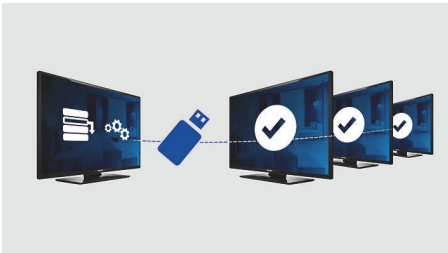

USB Cloning

Provides the ability to easily copy all programming and channel programming

settings from one TV into other TV sets in less than a minute. The feature ensures uniformity between TV sets and significantly reduces installation time and costs.

PrisonMode

To control communication, this Hospitality TV is equipped with a specific PrisonMode setting. This Advanced Security Mode switches off certain settings not demanded by the detention market like Teletext, Electronic Programme Guide, Subtitles and USB ports.