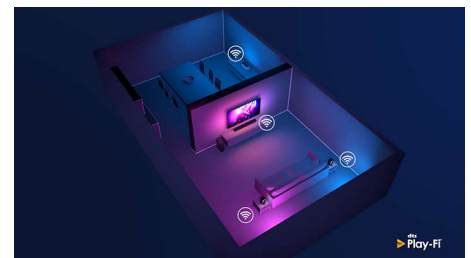

DTS Play-Fi compatible

With DTS Play-Fi on your Philips TV you can connect to compatible speakers in any room. Got wireless speakers in the kitchen? Listen to the movie while you make a snack or keep up with the sports commentary while you get everyone drinks.