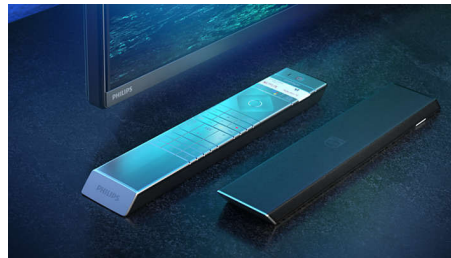

Philips OLED+ TV with HDR

OLED+

The difference is real.

A Philips 4K UHD OLED+ TV is compatible with all major HDR formats. Whether it's a must-watch series or the latest game, every scene will be full of rich detail. If you're watching or playing in a brightly lit room, your TV automatically adjusts the picture so it still looks amazing.

Dolby Vision and Dolby Atmos.

Support for Dolby's premium sound and video formats means the HDR content you watch and play will look and sound glorious. You'll enjoy a picture that reflects the director's original intentions and experience spacious sound with real clarity and depth. Great for every movie, show, and game.

Premium materials.

Premium materials make all the difference to this OLED+ TV. The micro-mesh speaker grille is topped with Kvadrat's acoustically transparent wool-blend speaker fabric, which allows the sound to flow freely into the room. The backlit remote is finished with soft, responsibly sourced Muirhead leather.