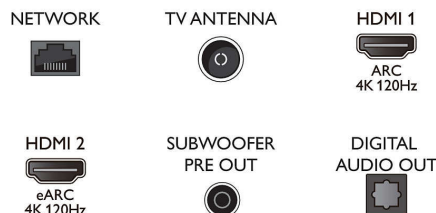

Connectivity

- Number of HDMI connections: 4
- HDMI features: 4K, Audio Return Channel
- EasyLink (HDMI-CEC): Remote control pass-through, System audio control, System standby, One touch play
- Number of USBs: 3
- Wireless connection: Wi-Fi 802.11ac, 2x2, Dual band, Bluetooth 5.0
- Other connections: Digital audio out (optical), Ethernet-LAN RJ-45, Headphone out
- HDCP 2.3: Yes on all HDMI
- HDMI ARC: Yes for all ports

Accessories

- Included Accessories: Legal and safety brochure, Power cord, Quick start guide (x1), Stand with sound solution, 2 x AAA Batteries, Remote Control

Dimensions

- Set Width: 1448.7 mm
- Set Height: 826 mm
- Set Depth: 47.3 mm
- Product weight: 23.5 kg
- Set width (with stand): 1448.7 mm
- Set height (with stand): 930.8 mm
- Set depth (with stand): 264.4 mm
- Product weight (+stand): 31.6 kg
- Box width: 1660.0 mm
- Box height: 1081.0 mm
- Box depth: 174.0 mm
- Weight incl. Packaging: 39.6 kg
- Wall mount compatible: 300 x 300 mm

Connections

Side

Bottom

Issue date 2023-07-15

Version: 2.1.1

EAN: 87 18863 03443 9

© 2023 Koninklijke Philips N.V.
All Rights reserved.

Specifications are subject to change without notice. Trademarks are the property of Koninklijke Philips N.V. or their respective owners.