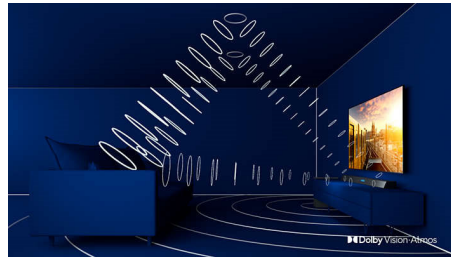

Dolby Vision and Dolby Atmos.

Support for Dolby's premium sound and video formats means the HDR content you watch and play will look and sound glorious. You'll enjoy a picture that reflects the director's original intentions and experience spacious sound with real clarity and depth. Great for every movie, show, and game.