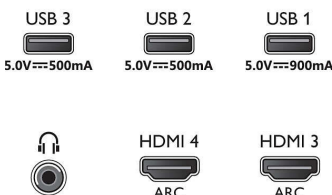

Accessories

- Included Accessories: Legal and safety brochure, Power cord, Quick start guide (x1), Stand with sound solution, 2 x AAA Batteries, Remote Control

Dimensions

- Set Width: 1448.7 mm
- Set Height: 826 mm
- Set Depth: 47.3 mm
- Product weight: 23.5 kg
- Set width (with stand): 1448.7 mm
- Set height (with stand): 930.8 mm
- Set depth (with stand): 264.4 mm
- Product weight (+stand): 31.6 kg
- Box width: 1660.0 mm
- Box height: 1081.0 mm
- Box depth: 174.0 mm
- Weight incl. Packaging: 39.6 kg
- Wall mount compatible: 300 x 300 mm

Connections

Side

Bottom

Issue date 2023-07-15

Version: 2.1.1

EAN: 87 18863 03443 9

© 2023 Koninklijke Philips N.V.
All Rights reserved.

Specifications are subject to change without notice. Trademarks are the property of Koninklijke Philips N.V. or their respective owners.