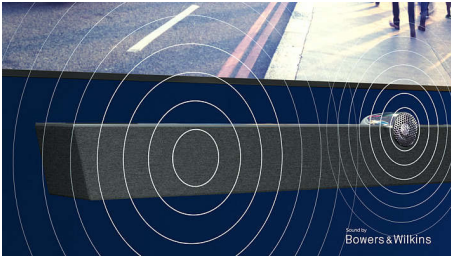

Highlights

Sound by Bowers & Wilkins.

A car chase. A whisper. The music. The exclusive Bowers & Wilkins sound enclosure brings a thrillingly lifelike performance to whatever you're watching. The iconic tweeter-on-top design keeps dialogue pristine. Up-firing speakers let you get the most out of immersive Dolby Atmos.