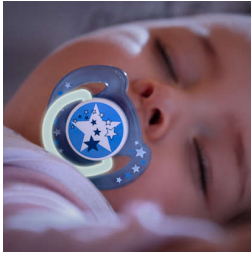

Convenient soothing at bedtime

Unique glow-in-the-dark handle

Comfort your baby at bedtime with the Philips Avent Classic Night-Time soother: our glow-in-the-dark handle makes it easier to find at night. As they sleep, our orthodontic collapsible teat respects your baby's natural oral development.

Comfortable silicone teat

- Designed for natural oral development

Glow-in-the-dark handle*

- Find glowing handle more easily at bedtime

Highlights

Glow-in-the-dark handle

We know that getting your little one back to sleep is important. Our unique glow-in-the-dark handle helps you to find this soother without having to switch on the lights.*

Orthodontic teat

Our collapsible silicone nipple has a symmetrical shape that respects your baby's palate, teeth and gums as he or she grows.

Made in the UK

You can be sure that your little one's comfort is in good hands. This soother was made at our award-winning site in the UK.*

Security handle

Our security handle lets you easily remove your baby's soother at any time. Even little hands can grab it!

Snap-on cap for hygiene

When the soother isn't in use, simply snap on the cap before storing to keep the teat safe and clean.