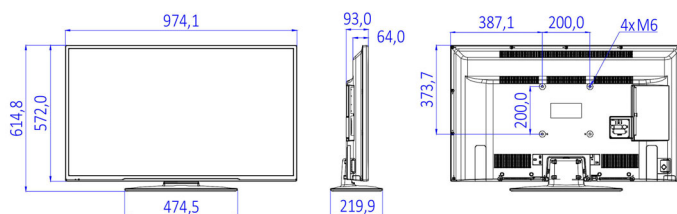

## Picture/Display

- Aspect ratio: 16:9
- Diagonal screen size (inch): 43 inch
- Diagonal screen size (metric): 108 cm
- Display: LED Full HD
- Panel resolution: 1920x1080p
- Brightness: 300 cd/m<sup>2</sup>
- Viewing angle: 178° (H) / 178° (V)

## Dimensions

- Set Width: 974 mm
- Set Height: 572 mm
- Set Depth: 64/93 mm
- Product weight: 8.4 kg
- Set width (with stand): 974 mm
- Set height (with stand): 615 mm
- Set depth (with stand): 220 mm
- Product weight (+stand): 9.3 kg
- Wall mount compatible: M6, 200 x 200 mm