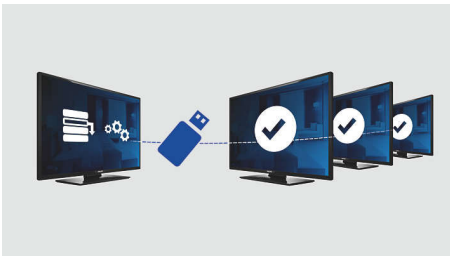

USB Cloning

Provides the ability to easily copy all programming and channel programming settings from one TV into other TV sets in less than a minute. The feature ensures uniformity

between TV sets and significantly reduces installation time and costs.