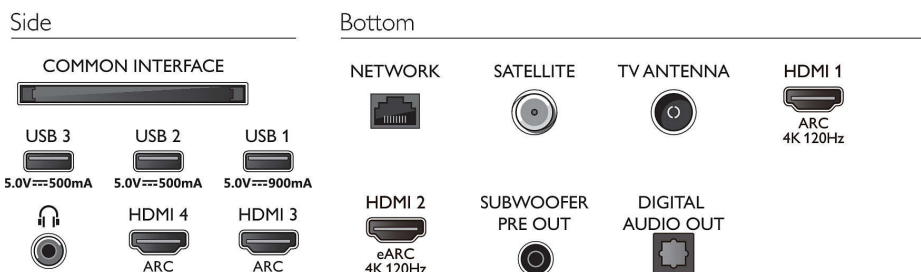

EU Energy card

- EPREL registration numbers: 1241445
- Energy class for SDR: G
- On mode power demand for SDR: 112 kWh/1000h
- Energy class for HDR: G
- On mode power demand for HDR: 108 kWh/1000h
- Off mode power consumption: n.a.
- Networked standby mode: $\leq 2.0\text{ W}$
- Panel technology used: OLED

Power

- Mains power: AC 220 - 240 V 50/60 Hz
- Standby power consumption: $\leq 0.3\text{ W}$
- Power Saving Features: Auto switch-off timer, Light sensor, Picture mute (for radio), Eco mode

Accessories

- Included Accessories: 2 x AAA Batteries, Legal and safety brochure, Power cord, Quick start guide (x 1), Remote Control, Stand with sound solution

Design

- Colours of TV: Metal bezel frame
- Stand design: Satin chrome sound solution
- Remote control: with Muirhead leather

Dimensions

- Set Width: 1444.3 mm
- Set Height: 830.5 mm
- Set Depth: 47.3 mm
- Product weight: 32.3 kg
- Set width (with stand): 1444.3 mm
- Set height (with stand): 929.0 mm
- Set depth (with stand): 267.5 mm
- Product weight (+stand): 40.4 kg
- Box width: 1660.0 mm
- Box height: 1081.0 mm
- Box depth: 170.0 mm
- Weight incl. Packaging: 43.2 kg
- Stand width: 1082.4 mm
- Stand height: 90.3 mm
- Stand depth: 267.5 mm
- Wall-mount compatible: 300 x 300 mm
- Set depth (wall-mounted): 155.4 mm
- Set height (wall-mounted): 993.0 mm
- Set width (wall-mounted): 1444.3 mm

Connections

Issue date 2023-07-15

Version: 8.1.1

EAN: 87 18863 03467 5

© 2023 Koninklijke Philips N.V.
All Rights reserved.

Specifications are subject to change without notice.
Trademarks are the property of Koninklijke Philips N.V.
or their respective owners.

www.philips.com

- EPG and actual visibility (up to 8 days) is country- and operator-dependent.
- Android App offerings vary per country. For more details please visit your local Google Play Store.
- Philips TV Remote app and related functionalities vary per TV model, operator and country, as well as smart device model and OS. For more details please visit: www.philips.com/TVRemoteapp.
- USB recording for digital channels only, recordings may be limited by broadcast copy protection (CI+). Country and channel restrictions may apply.
- This television contains lead only in certain parts or components where no technology alternatives exist in accordance with existing exemption clauses under the RoHS Directive.
- Memory size (Flash): 16 G, the actual available disc space may differ (dependent on e.g. (pre-)installed apps, installed operating system, etc.)
- Amazon, Alexa and all related logos are trademarks of Amazon.com, Inc. or its affiliates. Amazon Alexa is available in selected languages and countries.
- Amazon Prime is available in selected languages and countries.
- Disney+ subscription required. Subject to terms at <https://www.disneyplus.com> (c) 2020 Disney and its related entities. Disney+ is available in selected languages and countries.
- The TV supports DVB reception for 'Free to air' broadcast. Specific DVB operators may not be supported. An up to date list can be found in the FAQ section of the Philips support website. For some operators Conditional Access and subscription are required. Contact your operator for more information.
- Google Assistant is available on Philips Android TVs running on Android O (8) or higher OS version. Google Assistant is available in selected languages and countries.
- Netflix subscription required. Subject to terms on <https://www.netflix.com>
- Rakuten TV is available in selected languages and countries.
- Philips OLED TV panels have been certified as flicker-free and discomfort glare free by UL.
- 4K2K 120 Hz input format is internally scaled to 4K1K resolution