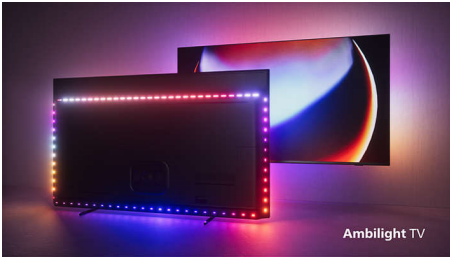

PHILIPS

4K UHD Android TV - Bowers & Wilkins Sound
Sound by Bowers & Wilkins 4 sided Ambilight TV, P5 AI dual picture engine, 164 cm (65") Android TV

65OLED937/12

Highlights

4 sided Ambilight

Our next-generation Ambilight makes the experience of watching an OLED+ TV even more magical. The Ambilight halo around the TV is more detailed and better defined than ever, changing colour in perfect sync with the colours on screen. It's so immersive, you'll wonder how you enjoyed TV without it.