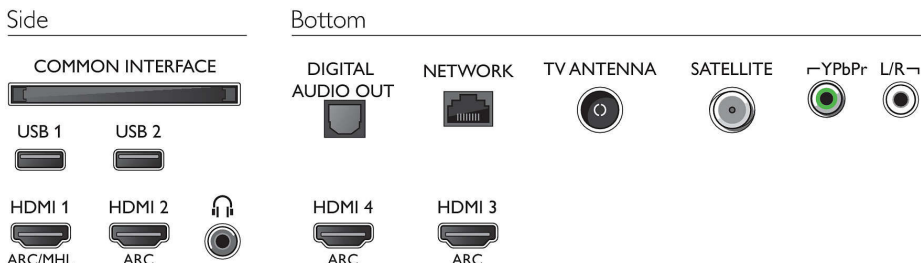

Connections

Issue date 2023-07-15

Version: 14.0.1

EAN: 87 18863 01508 7

© 2023 Koninklijke Philips N.V.
All Rights reserved.

Specifications are subject to change without notice.
Trademarks are the property of Koninklijke Philips N.V.
or their respective owners.

www.philips.com

* EPG and actual visibility (up to 8 days) is country- and operator-dependent.
* Android App offerings vary per country. For more details please visit your local Google Play Store.
* Energy consumption in kWh per year based on the power consumption of the television operating 4 hours per day for 365 days. The actual energy consumption will depend on how the television is used.
* The TV supports DVB reception for 'Free to air' broadcast. Specific DVB operators may not be supported. An up to date list can be found in the FAQ section of the Philips support website. For some operators Conditional Access and subscription are required. Contact your operator for more information.
* Philips TV Remote app and related functionalities vary per TV model, operator and country, as well as smart device model and OS. For more details please visit: www.philips.com/TVRemoteapp.
* Smart TV app availability varies per TV model and country. For more details please visit: www.philips.com/smarttv.
* USB recording for digital channels only, recordings may be limited by broadcast copy protection (CI+). Country and channel restrictions may apply.
* Please note that your Amazon Apps may not always be available in your country. (Currently Amazon apps works only in the UK, Germany and Austria)
* This television contains lead only in certain parts or components where no technology alternatives exist in accordance with existing exemption clauses under the RoHS Directive.
* Its functionality is subject to ChromeCast built-in apps and smart devices. For more details, please visit ChromeCast built-in product pages.
* Google Assistant built in will come as a software update for 2018 Android TVs.