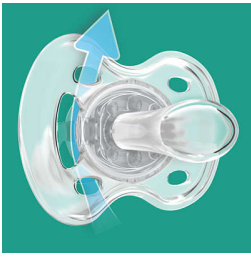

SCF172/18

Extra airflow for baby's skin

Freeflow shield and bright, colorful designs

Let your little one's skin breathe with the Philips Avent Freeflow pacifier. The shield has 6 air holes for extra airflow, designed to reduce skin irritation. Our orthodontic collapsible nipple respects your baby's natural oral development.

Easy to clean

- Easy to sterilize for extra hygiene

Extra airflow

- Extra air holes let your baby's skin breathe

Quality assured

- Made at our award-winning site in the UK

Comfortable soft silicone nipple

- 9 out of 10 babies accept our pacifiers*
- Designed for natural oral development

Safety & Hygiene

- Security handle for easy removal
- Snap-on cap helps keep your baby's pacifier clean

Highlights

Extra airflow

Skin needs to breathe, especially your little one's. Our shield has 6 air holes for extra airflow, designed to reduce skin irritation.

Orthodontic nipple

Our collapsible silicone nipple has a symmetrical shape that respects your baby's palate, teeth and gums as he or she grows.

Snap-on cap for hygiene

When the pacifier isn't in use, simply snap on the cap before storing to keep the nipple safe and clean.