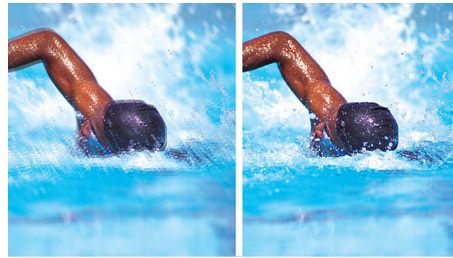

3D Combfilter

The 3D combfilter separates brightness and colour signals better in 3D domain to eliminate cross-colour, cross-luminance and dot-crawl distortion - all of which detract from your viewing pleasure. The 3D digital combfilter performs field-by-field comparisons of the television image to accurately separate the colour from the black-and-white information and remove both horizontally and vertically hanging dots, as well as dot crawl. The result is a razor sharp image.

Progressive Scan

Progressive Scan doubles the vertical resolution of the image resulting in a noticeably sharper picture. Instead of sending a field comprising the odd lines to the screen first, followed by the field with the even lines, it writes both fields at the same time. A full image is created instantaneously, using the maximum resolution. At such a speed, your eye perceives a sharper picture with no line structure.