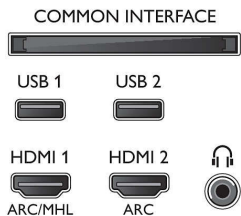

Connections

Side