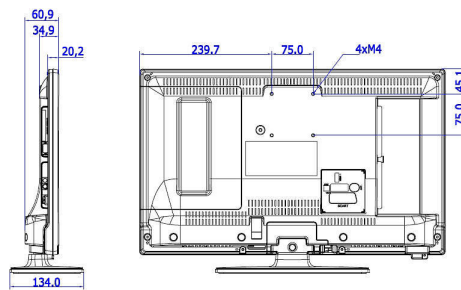

Specifications

Picture/Display

- Aspect ratio: 16:9
- Diagonal screen size (inch): 24 inch
- Diagonal screen size (metric): 60 cm
- Display: LED HD TV
- Panel resolution: 1366 x 768p
- Brightness: 220 cd/m²
- Viewing angle: 176° (H) / 176° (V)

Design

- Colour: Black

Dimensions

- Set Width: 554 mm
- Set Height: 336 mm
- Set Depth: 35/61 mm
- Product weight: 3,3 kg
- Set width (with stand): 554 mm
- Set height (with stand): 371 mm
- Set depth (with stand): 134 mm
- Product weight (+stand): 3,5 kg
- Wall mount compatible: M4, 75 x 75 mm