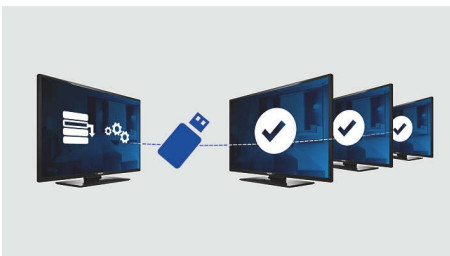

USB Cloning

Provides the ability to easily copy all programming and channel programming

settings from one TV into other TV sets in less than a minute. The feature ensures uniformity between TV sets and significantly reduces installation time and costs.

PrisonMode

To control communication, this Hospitality TV is equipped with a specific PrisonMode setting. This Advanced Security Mode switches off certain settings not demanded by the detention market like Teletext, Electronic Programme Guide, Subtitles and USB ports.