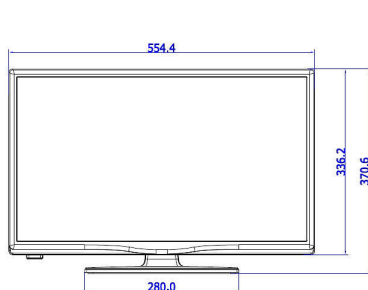

Specifications

Picture/Display

- Aspect ratio: 16:9
- Diagonal screen size (inch): 24 inch
- Diagonal screen size (metric): 60 cm
- Display: LED HD TV
- Panel resolution: 1366 x 768p
- Brightness: 220 cd/m²
- Viewing angle: 176° (H) / 176° (V)

Design

- Colour: Black

Dimensions

- Set Width: 554 mm
- Set Height: 336 mm
- Set Depth: 35/61 mm
- Product weight: 3,3 kg
- Set width (with stand): 554 mm
- Set height (with stand): 371 mm
- Set depth (with stand): 134 mm
- Product weight (+stand): 3,5 kg
- Wall mount compatible: M4, 75 x 75 mm