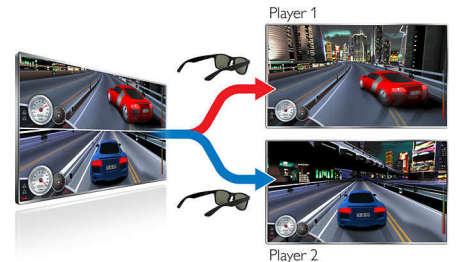

Two Player Full Screen Gaming

With Philips 3D glasses, your TV can deliver the ultimate Two Player Full Screen Gaming experience. In 2D two-player games, each gamer usually sees their game on half of the screen. Using 3D technology, each player can now enjoy the game in 2D in full screen at the same time, with just a click of a button on the glasses.

Pixel Plus HD

Pixel Plus HD offers the unique combination of ultimate sharpness, natural detail, vivid colours and smooth natural motion. Artefacts and noise in any sources, from multimedia to standard definition TV, and also in highly compressed HD are detected and reduced, ensuring that the picture is clear and razor-sharp.