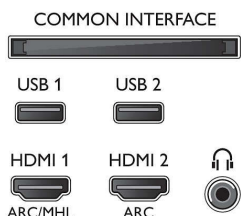

Colour & Finish

- TV Front: Metallic Silver

Dimensions

- Set Width: 1455.1 mm
- Set Height: 837.2 mm
- Set Depth: 50.3 mm
- Product weight: 28.8 kg
- Set width (with stand): 1455.1 mm
- Set height (with stand): 889.8 mm
- Set depth (with stand): 304.5 mm
- Product weight (+stand): 31.9 kg
- Box width: 1600 mm
- Box height: 995 mm
- Box depth: 185 mm
- Weight incl. Packaging: 40.8 kg
- Wall-mount compatible: 400 x 300 mm
- TV stand width distance: 568.0 mm

Connections

Side

Bottom

Issue date 2023-07-14

Version: 9.0.1

EAN: 87 18863 01516 2

© 2023 Koninklijke Philips N.V.
All Rights reserved.

Specifications are subject to change without notice. Trademarks are the property of Koninklijke Philips N.V. or their respective owners.