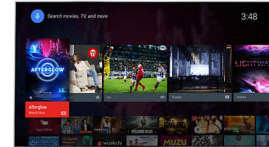

Quad Core + Android

Philips Quad Core processor meets the power of Android to deliver an exciting gaming experience. And with Android on your TV you'll navigate, launch apps and play videos in a way that is super fast, super intuitive and super fun.

DTS HD Premium Sound

DTS HD Premium Suite delivers high-end audio processing for better sound from your speakers. Preserving the purity of the original content, you'll enjoy immersive sound, deep bass and crystal clear dialogue without any fluctuations, clipping or distortion.

Sound processing

A gust of wind, a leaf hitting the ground, the sound of tires zooming down a windy road. The little details are what bring the picture to life. Philips Sound Processing brings these details together with uncompromised sound clarity. Hear everything as the director intended with studio-grade sound mixing that supports original audio content and enhances sound when needed. Deep bass, clear dialogue and amazing accuracy are just the start.