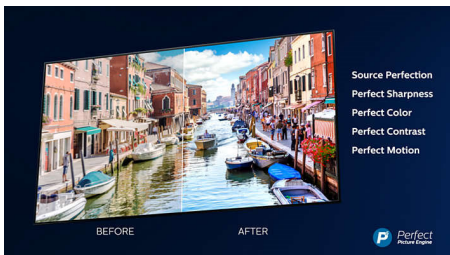

P5 Perfect Picture Engine

The Philips P5 Perfect Picture Engine delivers an image as brilliant as the content you love. Details have noticeably more depth. Colours are vivid, while skin tones look natural. Contrast is so crisp you'll feel every detail. And motion is so smooth that you'll never lose sight of the ball, no matter how fast the play.

4K Ultra HD

With four times the resolution of conventional Full HD, Ultra HD lights up your screen with over 8 million pixels and our unique Ultra Resolution Upscaling technology. Experience improved images regardless of the original

content, and enjoy a sharper picture with superior depth, contrast, natural motion and vivid details.