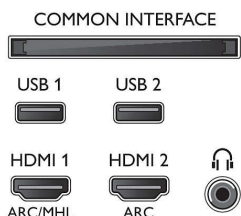

Colour & Finish

- TV Front: Metallic Silver

Dimensions

- Set Width: 1678.8 mm
- Set Height: 964.3 mm
- Set Depth: 68.4 mm
- Product weight: 41.9 kg
- Set width (with stand): 1678.8 mm
- Set height (with stand): 985.5 mm
- Set depth (with stand): 314.6 mm
- Product weight (+stand): 43.6 kg
- Box width: 2034 mm
- Box height: 1116 mm
- Box depth: 242 mm
- Weight incl. Packaging: 57.5 kg
- Wall-mount compatible: 600 x 400 mm
- TV stand width distance: 750.0 mm

Connections

Side

Bottom

Issue date 2023-07-14

Version: 12.0.1

EAN: 87 18863 01515 5

© 2023 Koninklijke Philips N.V.
All Rights reserved.

Specifications are subject to change without notice. Trademarks are the property of Koninklijke Philips N.V. or their respective owners.