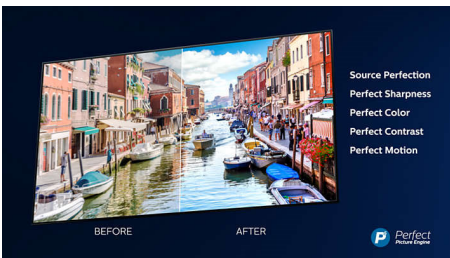

P5 Perfect Picture Engine

The Philips P5 Perfect Picture Engine delivers an image as brilliant as the content you love. Details have noticeably more depth. Colours are vivid, while skin tones look natural. Contrast is so crisp you'll feel every detail. And motion is so smooth that you'll never lose sight of the ball, no matter how fast the play.

4K Ultra HD

With four times the resolution of conventional Full HD, Ultra HD lights up your screen with over 8 million pixels and our unique Ultra Resolution Upscaling technology. Experience improved images regardless of the original

content, and enjoy a sharper picture with superior depth, contrast, natural motion and vivid details.