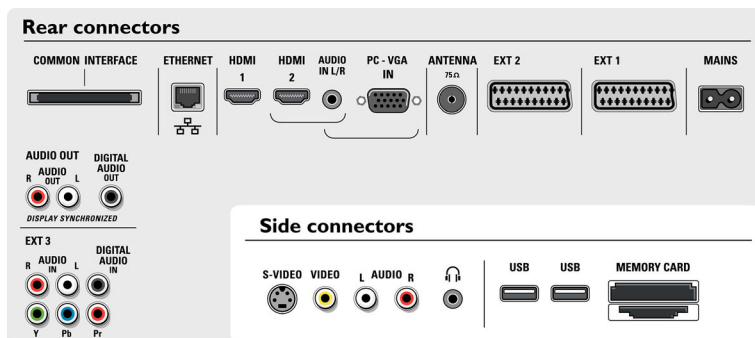

Sound

- Output power (RMS): 2 x 12 W + 1 x 24 W
- Sound System: Virtual Dolby Digital, BBE
- Sound Enhancement: Digital Signal Processing, Dynamic Bass Enhancement, Graphic Equalizer

Loudspeakers

- Built-in speakers: 5
- Loudspeaker types: Integrated subwoofer, Dome tweeter

Connectivity

- Front/Side connections: Audio L/R in, CVBS in, Headphones Out, S-video in, 2 x USB, Multi-slot memory card reader
- Ext 1 Scart: Audio L/R, CVBS in/out, RGB
- Ext 2 Scart: Audio L/R, CVBS in/out, RGB, Y/C
- Other connections: Analogue audio Left/Right out,

- Ethernet, PC-in VGA + Audio L/R in, S/PDIF in (coaxial), S/PDIF out (coaxial), Common Interface
- Ext 3: YPbPr
- Ext 4: HDMI
- Ext 5: HDMI
- Ext 6: VGA PC-in, Audio L/R in

Power

- Mains power: AC 110 - 240 V +/- 10%
- Ambient temperature: 5°C to 40°C
- Power consumption: 248 W
- Standby power consumption: 0.8 W

Accessories

- Included accessories: Tabletop stand, Wall mounting bracket, RF antenna cable
- Optional accessories: Floor stand

Dimensions

- Set Width: 1279 mm
- Set Height: 872 mm
- Set Depth: 114 mm
- Product weight: 38 kg
- Set height (with stand): 932 mm
- Set depth (with stand): 290 mm
- Box width: 1354 mm
- Box height: 1211 mm
- Box depth: 339 mm
- Weight incl. Packaging: 62 kg
- Wall-mount compatible: 800 x 400 mm

Issue date 2023-07-13

Version: 8.0.14

EAN: 87 10895 92049 0

© 2023 Koninklijke Philips N.V.
All Rights reserved.

Specifications are subject to change without notice.
Trademarks are the property of Koninklijke Philips N.V.
or their respective owners.

www.philips.com

* DVB-T, supported in selected countries only