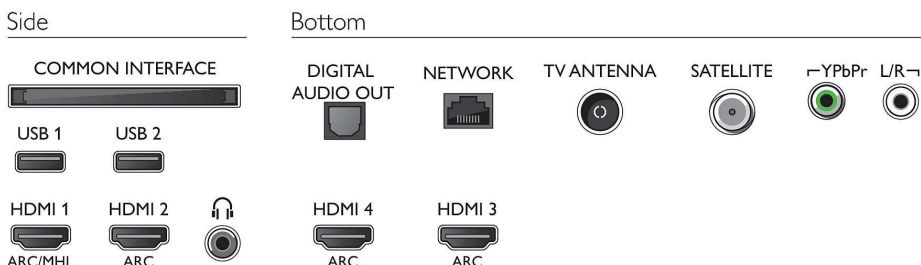

Connections

Issue date 2023-07-13

Version: 12.0.1

EAN: 87 18863 01555 1

© 2023 Koninklijke Philips N.V.
All Rights reserved.

Specifications are subject to change without notice.
Trademarks are the property of Koninklijke Philips N.V.
or their respective owners.

www.philips.com

- EPG and actual visibility (up to 8 days) is country- and operator-dependent.
- Android App offerings vary per country. For more details please visit your local Google Play Store.
- Energy consumption in kWh per year based on the power consumption of the television operating 4 hours per day for 365 days. The actual energy consumption will depend on how the television is used.
- The TV supports DVB reception for 'Free to air' broadcast. Specific DVB operators may not be supported. An up to date list can be found in the FAQ section of the Philips support website. For some operators Conditional Access and subscription are required. Contact your operator for more information.
- Philips TV Remote app and related functionalities vary per TV model, operator and country, as well as smart device model and OS. For more details please visit: www.philips.com/TVRemoteapp.
- Smart TV app availability varies per TV model and country. For more details please visit: www.philips.com/smarttv.
- USB recording for digital channels only, recordings may be limited by broadcast copy protection (CI+). Country and channel restrictions may apply.
- Please note that your Amazon Apps may not always be available in your country. (Currently Amazon apps works only in the UK, Germany and Austria)
- This television contains lead only in certain parts or components where no technology alternatives exist in accordance with existing exemption clauses under the RoHS Directive.
- Its functionality is subject to ChromeCast built-in apps and smart devices. For more details, please visit ChromeCast built-in product pages.
- Google Assistant built in will come as a software update for 2018 Android TVs.