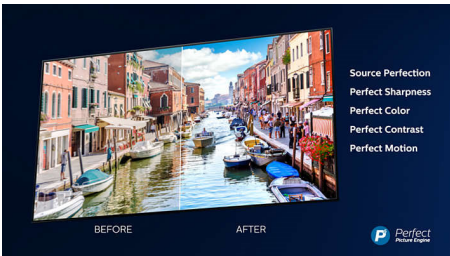

P5 Perfect Picture Engine

The Philips P5 Perfect Picture Engine delivers an image as brilliant as the content you love. Details have noticeably more depth. Colours are vivid, while skin tones look natural. Contrast is so crisp you'll feel every detail. And motion is so smooth that you'll never lose sight of the ball, no matter how fast the play.

4K Ultra HD

With four times the resolution of conventional Full HD, Ultra HD lights up your screen with over 8 million pixels and our unique Ultra Resolution Upscaling technology. Experience improved images regardless of the original

content, and enjoy a sharper picture with superior depth, contrast, natural motion and vivid details.