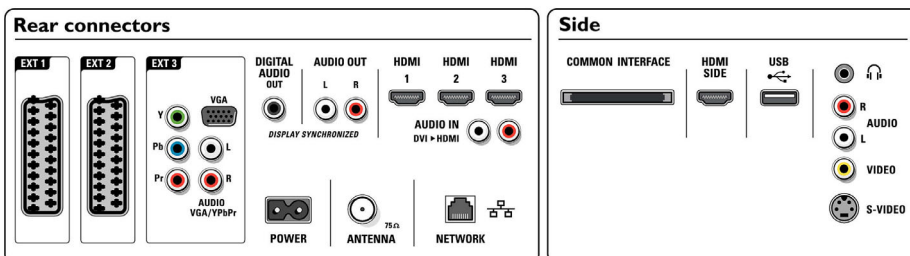

Loudspeakers

- Built-in speakers: 2
- Loudspeaker types: 2 integrated subwoofers, Dome tweeter

Connectivity

- EasyLink (HDMI-CEC): One touch play, System audio control, System standby
- Front/Side connections: HDMI v1.3, S-video in, CVBS in, Audio L/R in, Headphones Out, USB
- Ext 1 Scart: Audio L/R, CVBS in, RGB
- Ext 2 Scart: Audio L/R, CVBS in, RGB
- Other connections: Analogue audio Left/Right out, S/PDIF out (coaxial), Common Interface
- PC network link: DLNA 1.0 certified
- Ext 3: YPbPr, Audio L/R in, VGA PC-in

- Ext 4: HDMI v1.3
- Ext 5: HDMI v1.3
- Ext 6: HDMI v1.3

Power

- Mains power: AC 220-240 V +/- 10%
- Ambient temperature: 5°C to 35°C
- Power consumption: 278 W
- Standby power consumption: 0.15 W
- Power (Energy-saving mode): 190 W

Accessories

- Included accessories: RF antenna cable, Power cord, Quick start guide, User Manual, Warranty certificate, Remote Control, Batteries for remote control

Dimensions

- Set Width: 1170 mm
- Set Height: 736 mm
- Set Depth: 125 mm
- Product weight: 45 kg
- Set height (with stand): 801 mm
- Set depth (with stand): 297 mm
- Product weight (+stand): 50 kg
- Box width: 1274 mm
- Box height: 943 mm
- Box depth: 331 mm
- Weight incl. Packaging: 50 kg
- Stand width: 650 mm
- Wall-mount compatible: 400 x 400 mm

Issue date 2023-07-13

Version: 4.0.9

EAN: 87 12581 36566 0

© 2023 Koninklijke Philips N.V.
All rights reserved.

Specifications are subject to change without notice.
Trademarks are the property of Koninklijke Philips N.V.
or their respective owners.

www.philips.com