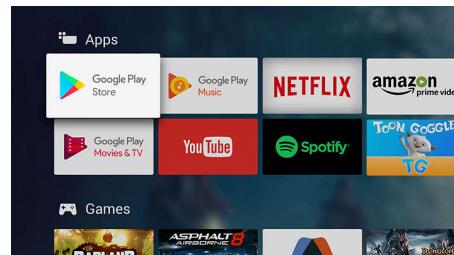

TV Content

Go beyond traditional TV programming with Google Play Store and Philips App Gallery. Experience endless movies, TV, music, apps and games online. More to love.

Triple Ring technology

With enhanced Philips Triple Ring technology, we have even more powerful speaker movement in our subwoofers. More movement means more punch-so you will enjoy powerful sound even in our thin Philips TV design.

DTS HD Premium Sound

DTS HD Premium Suite delivers high-end audio processing for better sound from your speakers. Preserving the purity of the original content, you'll enjoy immersive sound, deep bass and crystal clear dialogue without any fluctuations, clipping or distortion.