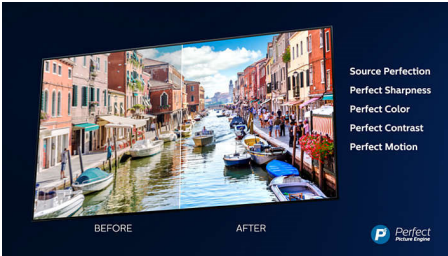

Highlights

Slender design

Bring the world to the forefront and experience every detail through the bigger size of Philips TV. The incredibly slim screen with slender stands not only provides functionality but also creates a stunning viewing journey for you.

P5 Perfect Picture Engine

The Philips P5 Perfect Picture Engine delivers an image as brilliant as the content you love. Details have noticeably more depth. Colours are vivid, while skin tones look natural. Contrast is so crisp you'll feel every detail. And motion is so smooth that you'll never lose sight of the ball, no matter how fast the play.