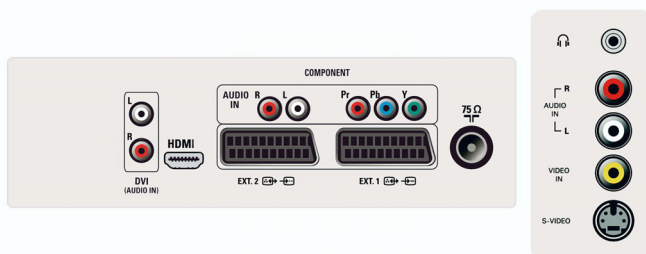

- Remote control type: RCFE06SPS00
- Teletext: 10-page Smart Text
- VESA Mount: 200 x 100 mm
- Picture in Picture: Twin page text
- Teletext enhancements: Programme information Line, 4 favourite pages

Sound

- Equalizer: 5-bands
- Output power (RMS): 2 x 15 W
- Sound System: Virtual Dolby Surround
- Sound Enhancement: Dynamic Bass Enhancement, Auto Volume Leveller

Loudspeakers

- Built-in speakers: 2

Connectivity

- Number of Scarts: 2
- Front/Side connections: CVBS in, Headphones Out, S-video in, Audio L/R in
- Ext 1 Scart: Audio L/R, CVBS in/out, RGB
- Ext 2 Scart: CVBS in/out, S-video in, Audio L/R
- Ext 4: YPbPr
- Ext 5: HDMI

Power

- Mains power: 110 - 240 V, 50/60 Hz
- Ambient temperature: 5°C to 40°C
- Power consumption: 120 W Normal Operation W
- Standby power consumption: 1 W <

Accessories

- Included accessories: Power cord, Registration card, Remote Control, User Manual, Batteries for remote control, Tabletop stand, Warranty certificate
- Optional accessories: Floor stand

Dimensions

- Product weight: 18.9 kg
- Box width: 1000 mm
- Box height: 690 mm
- Box depth: 240 mm
- Weight incl. Packaging: 22 kg
- Width (with base): 924 mm
- Height (with base): 550 mm
- Depth (with base): 222 mm
- Width (without base): 924 mm

Issue date 2023-07-13

Version: 9.0.20

EAN: 87 10895 94284 3

© 2023 Koninklijke Philips N.V.
All Rights reserved.

Specifications are subject to change without notice.
Trademarks are the property of Koninklijke Philips N.V.
or their respective owners.

www.philips.com