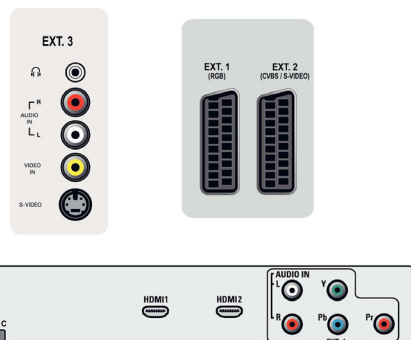

- 14:9, Movie expand 16:9, Subtitle Zoom, Super Zoom, Widescreen
- Remote Control: TV
- Remote control type: RC2023601/01
- Teletext: 500-page Smart Text
- Picture in Picture: Text dual screen
- Teletext enhancements: 4 favourite pages, Programme information Line

Sound

- Equalizer: 7-bands
- Output power (RMS): 2 x 5 W
- Sound System: Nicam Stereo, Stereo
- Sound Enhancement: Auto Volume Leveller, Dynamic Bass Enhancement, Incredible Surround

Loudspeakers

- Built-in speakers: 2

Connectivity

- Number of Scarts: 2
- Ext 1 Scart: Audio L/R, CVBS in/out, RGB
- Ext 2 Scart: Audio L/R, CVBS in/out, S-video in
- Other connections: Headphone out
- Ext 3: S-video in, CVBS in, Audio L/R in
- Ext 4: YPbPr, Audio L/R in
- Ext 5: HDMI
- Ext 6: HDMI

Power

- Mains power: 220 - 240 V, 50/60 Hz
- Ambient temperature: 5°C to 40°C
- Power consumption: 120 W
- Standby power consumption: < 1 W

Accessories

- Included accessories: Tabletop stand, Power cord, Quick start guide, User Manual, Registration card, Warranty certificate, Remote Control, Batteries for remote control
- Optional accessories: Floor stand

Dimensions

- Set Width: 691.3 mm
- Set Height: 474 mm
- Set Depth: 111.1 mm
- Product weight: 12.4 kg
- Set width (with stand): 691.3 mm
- Set height (with stand): 530 mm

Issue date 2023-07-13

Version: 2.0.13

EAN: 87 12581 33767 4

© 2023 Koninklijke Philips N.V.
All Rights reserved.

Specifications are subject to change without notice.
Trademarks are the property of Koninklijke Philips N.V.
or their respective owners.

www.philips.com