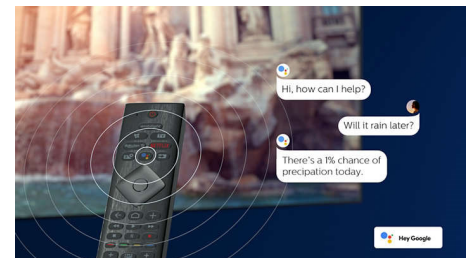

Google Assistant built in

Control your Philips Android TV with your voice. Want to play a game, watch Netflix or find content and apps in the Google Play store? Just tell your TV. You can even command all Google Assistant-compatible smart home devices, like dimming the lights and setting the thermostat on movie night. Without leaving the sofa.