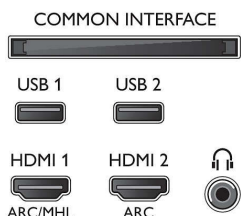

Connectivity

- Number of HDMI connections: 4
- HDMI features: 4K, Audio Return Channel
- Number of components in (YPbPr): 1
- EasyLink (HDMI-CEC): Remote control pass-through, System audio control, System standby, One touch play
- Number of USBs: 2
- Wireless connection: Dual Band, Wi-Fi 802.11n 2 x 2 integrated
- Other connections: Antenna IEC75, Satellite Connector, Common Interface Plus (CI+), Digital audio out (optical), Ethernet-LAN RJ-45, Audio L/R in, Headphone out
- HDCP 2.2: Yes on all HDMI

Colour & Finish

- TV Front: Plastic Silver

Dimensions

- Set Width: 971.3 mm
- Set Height: 573.5 mm
- Set Depth: 77.3 mm
- Product weight: 8.7 kg
- Set width (with stand): 971.3 mm
- Set height (with stand): 627.2 mm
- Set depth (with stand): 223.8 mm
- Product weight (+stand): 9.3 kg
- Box width: 1070 mm
- Box height: 714 mm
- Box depth: 140 mm
- Weight incl. Packaging: 12.3 kg
- Wall-mount compatible: 200 x 200 mm
- TV stand width distance: 650 mm

Connections

Side

Bottom

Issue date 2023-07-13

Version: 10.1.1

EAN: 87 18863 01548 3

© 2023 Koninklijke Philips N.V.
All Rights reserved.

Specifications are subject to change without notice.
Trademarks are the property of Koninklijke Philips N.V.
or their respective owners.