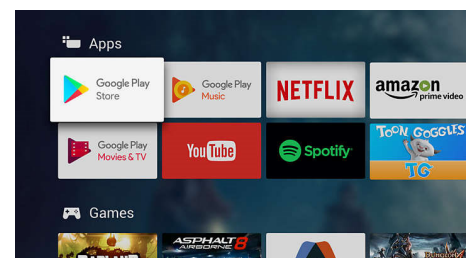

TV Content

Go beyond traditional TV programming with Google Play Store and Philips App Gallery. Experience endless movies, TV, music, apps and games online. More to love.