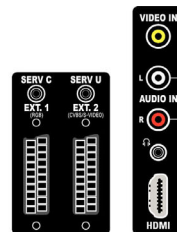

Sound

- Equalizer: 7-bands
- Output power (RMS): 20 W
- Sound System: Stereo, BBE
- Sound Enhancement: Auto Volume Leveller, Incredible Surround, Dynamic Bass Enhancement

Loudspeakers

- Built-in speakers: 2
- Loudspeaker types: Integrated subwoofer

Connectivity

- Number of Scarts: 2
- Ext 1 Scart: Audio L/R, CVBS in/out, RGB
- Ext 2 Scart: Audio L/R, CVBS in/out, S-video in
- Other connections: Headphone out, Common Interface
- Ext 3: HDMI v1.3, CVBS in, Audio L/R in
- Ext 4: YPbPr, S-video in, Audio L/R in
- Ext 5: HDMI v1.3
- Ext 6: HDMI v1.3
- Ext 7: HDMI v1.3

Power

- Mains power: 220 - 240 V, 50/60 Hz
- Ambient temperature: 5°C to 40°C
- Power consumption: 110 W
- Standby power consumption: ≤ 1 W

Accessories

- Included accessories: Tabletop stand, Power cord, Quick start guide, User Manual, Registration card, Warranty certificate, Remote Control, Batteries for remote control

Dimensions

- Set Width: 804 mm
- Set Height: 533 mm

- Set Depth: 162 mm
- Product weight: 15 kg
- Set width (with stand): 804 mm
- Set height (with stand): 605 mm
- Set depth (with stand): 223 mm
- Product weight (+stand): 18 kg
- Box width: 874 mm
- Box height: 646 mm
- Box depth: 299 mm
- Weight incl. Packaging: 22 kg
- Wall-mount compatible: 200 x 100 mm

Issue date 2023-10-06

Version: 4.0.9

EAN: 87 12581 36506 6

© 2023 Koninklijke Philips N.V.
All Rights reserved.

Specifications are subject to change without notice.
Trademarks are the property of Koninklijke Philips N.V.
or their respective owners.

www.philips.com