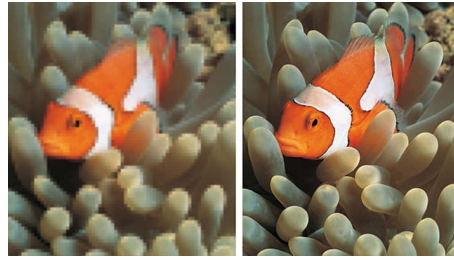

Pixel Plus 2 HD

Pixel Plus 2 HD offers the unique combination of ultimate sharpness, natural detail, increased depth, vivid colours and smooth and natural motion from standard TV, High Definition signals and multimedia sources. Each pixel of the incoming picture is enhanced to better match the surrounding pixels, resulting in a more natural picture. Artefacts in compressed multimedia content are detected and reduced, ensuring that the picture is clean and razor sharp. Digital noise reduction ensures that the picture is perfectly smooth yet razor sharp.

8 ms response time

Response time measures signal reaction speed in milliseconds. A faster response time is better as it eliminates visible image artefacts that could dampen your experience when viewing fast-moving images or objects. In this case, this LCD panel gives you an 8 ms response time so that you can watch your LCD TV with a clear, fast-moving action.

Digital Natural Motion

Philips invented Digital Natural Motion to eliminate juddering effects that are visible with moving picture content. Digital Natural Motion estimates motion in the picture and corrects juddering movements in both broadcast and recorded movie material (such as DVD). The resulting smooth motion reproduction and excellent sharpness take the viewing experience to a higher level.

colours and contrast

Vibrant and natural images from the most advanced colour processing. The 3 colour channels (RGB) are optimised using 10-bit RGB processing technology resulting in a total of 28.9 billion colours. It produces vibrant

32PFL7782D/12

colours while retaining excellent sharpness together with excellent black level and accurate rendition of dark shades and colours to give a bright, lifelike picture with high contrast and vibrant colours

Incredible Surround subwoofer

Incredible Surround is an audio technology from Philips that dramatically magnifies the sound field to immerse you in the audio. Using state-of-the-art electronic phase shifting, Incredible Surround mixes sounds from left and right in such a way that it expands the virtual distance between the two speakers. This wider spread greatly enhances the stereo effect and creates a more natural sound dimension. Incredible Surround with integrated subwoofer now allows you to experience total surround with greater depth of bass and width of sound with the use of an integrated subwoofer.

BBE

BBE high definition sound is the core sound enhancement technology (licensed by BBE Sound) that will enable you to experience real natural music and speech intelligibility with rich and clear audible vocals.

Swivel stand

This TV comes with a swivel stand that allows you to watch your TV from your favourite position at any angle so that you can enjoy the best entertainment from any seat in the room.

4 HDMI inputs