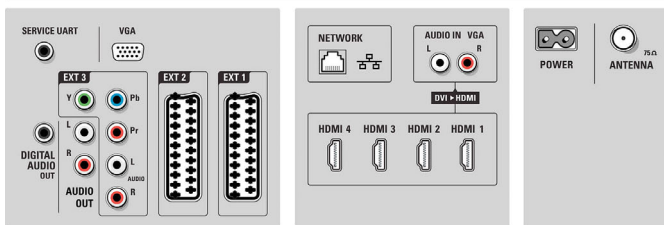

- 50 Hz, 576p, 50 Hz, 720p, 50, 60 Hz, 1080i, 50, 60 Hz, 1080p, 24, 50, 60 Hz, 1080p, 24, 25, 30 Hz

Tuner/Reception/Transmission

- Aerial Input: 75 ohm coaxial (IEC75)
- Tuner bands: Hyperband, S-Channel, UHF, VHF
- TV system: DVB COFDM 2K/8K
- Digital TV: DVB Terrestrial*, DVB-T MPEG4*, DVB-C MPEG4*, MHEG
- Video Playback: NTSC, SECAM, PAL

Multimedia Applications

- Multimedia connections: Ethernet-UTP5, USB, Wi-Fi 802.11g (built in)
- Playback Formats: MP3, WMA v2 up to v9.2, Slideshow files (.alb), JPEG Still pictures, MPEG1, MPEG2, MPEG4, AVI, H.264/MPEG-4 AVC, MPEG-

Rear connectors

Side

Specifications

Programme-stream PAL, WMV9/VC1

Convenience

- Child Protection: Child Lock+Parental Control
- Ease of Installation: Auto Programme Naming, Automatic Channel Install (ACI), Automatic Tuning System (ATS), Autostore, Fine Tuning, PLL Digital Tuning, Plug and Play
- Ease of Use: Auto Volume Leveller (AVL), Delta Volume per preset, Graphical User Interface, On-Screen Display, Programme List, Settings assistant Wizard, Side Control, Connectivity assistant, Automatic setup wizard, Demo mode, On-screen User manual, Touch control buttons, Favourite programme selection, Iconic home screen, Mozaic channel grid
- Connection Enhancement: Easy link
- Screen Format Adjustments: Auto Format, Movie expand 16:9, Super Zoom, Widescreen, unscald (1080p dot by dot)
- Multimedia: Digital media reader (browser), USB autobreak-in, DLNA media Browser, Net TV services
- Electronic Programme Guide: Now + Next EPG, 8-day Electronic Programme Guide
- Remote Control: DVD, DVD-R, Sat, STB (Set-Top Box), Universal, HTS (Home Theatre System)
- Remote control type: RC4495
- Teletext: 1200-page Hypertext
- Firmware upgradeable: Firmware auto upgrade wizard, Firmware upgradeable via USB
- Picture in Picture: Text dual screen
- Smart mode: Game, Cinema, Personal, Power saver, Standard, Vivid