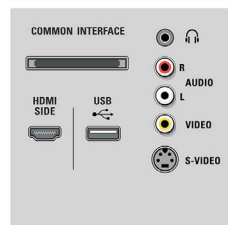

Multimedia Applications

- Multimedia connections: Ethernet-UTP5, USB, Wi-Fi 802.11g (built in)
- Playback Formats: MP3, WMA v2 up to v9.2, Slideshow files (.alb), JPEG Still pictures, MPEG1, MPEG2, MPEG4, AVI, H.264/MPEG-4 AVC, MPEG-

Rear connectors

Side

Specifications

Programme-stream PAL, WMV9/VC1

Convenience

- Child Protection: Child Lock+Parental Control
- Ease of Installation: Auto Programme Naming, Automatic Channel Install (ACI), Automatic Tuning System (ATS), Autostore, Fine Tuning, PLL Digital Tuning, Plug and Play
- Ease of Use: Auto Volume Leveller (AVL), Delta Volume per preset, Graphical User Interface, On-Screen Display, Programme List, Settings assistant Wizard, Side Control, Connectivity assistant, Automatic setup wizard, Demo mode, On-screen User manual, Touch control buttons, Favourite programme selection, Iconic home screen, Mozaic channel grid
- Connection Enhancement: Easy link
- Screen Format Adjustments: Auto Format, Movie expand 16:9, Super Zoom, Widescreen, unscald (1080p dot by dot)
- Multimedia: Digital media reader (browser), USB autobreak-in, DLNA media Browser, Net TV services
- Electronic Programme Guide: Now + Next EPG, 8-day Electronic Programme Guide
- Remote Control: DVD, DVD-R, Sat, STB (Set-Top Box), Universal, HTS (Home Theatre System)
- Remote control type: RC4495
- Teletext: 1200-page Hypertext
- Firmware upgradeable: Firmware auto upgrade wizard, Firmware upgradeable via USB
- Picture in Picture: Text dual screen
- Smart mode: Game, Cinema, Personal, Power saver, Standard, Vivid