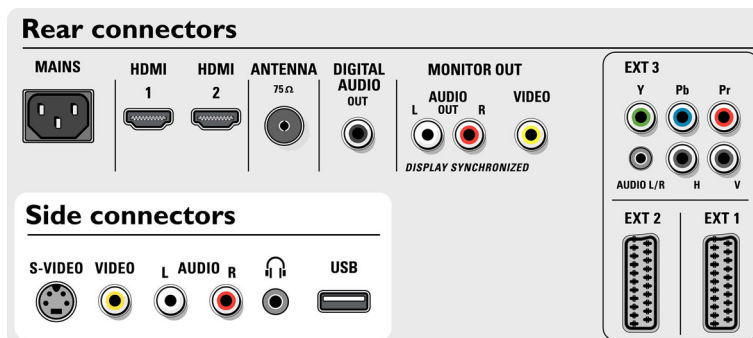

Sound

- Output power (RMS): 2 x 8 W
- Sound System: Virtual Dolby Digital
- Sound Enhancement: Digital Signal Processing, Dynamic Bass Enhancement, Graphic Equalizer

Loudspeakers

- Built-in speakers: 4
- Loudspeaker types: Integrated woofers with wOOx, Dome tweeter

Connectivity

- Front/Side connections: Audio L/R in, CVBS in, Headphones Out, S-video in, USB
- Ext 1 Scart: Audio L/R, CVBS in/out, RGB
- Ext 2 Scart: Audio L/R, CVBS in/out, RGB, S-video in
- Other connections: Analogue audio Left/Right out, S/PDIF in (coaxial), S/PDIF out (coaxial)
- Ext 3: YPbPr
- Ext 4: HDMI
- Ext 5: HDMI

Power

- Mains power: AC 220-240 V +/- 10%
- Ambient temperature: 5°C to 40°C
- Power consumption: 128 W
- Standby power consumption: 0.9

Accessories

- Included accessories: Tabletop stand, RF antenna cable
- Optional accessories: Floor stand

Dimensions

- Set Width: 875 mm
- Set Height: 610 mm
- Set Depth: 107 mm
- Product weight: 22 kg
- Set height (with stand): 662 mm
- Set depth (with stand): 230 mm
- Box width: 935 mm
- Box height: 902 mm
- Box depth: 234 mm
- Weight incl. Packaging: 35 kg

Issue date 2023-07-13

Version: 7.0.11

EAN: 87 10895 98892 6

© 2023 Koninklijke Philips N.V.
All Rights reserved.

Specifications are subject to change without notice.
Trademarks are the property of Koninklijke Philips N.V.
or their respective owners.

www.philips.com