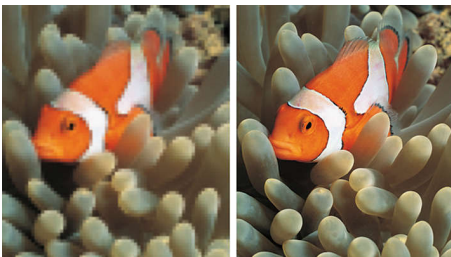

Pixel Plus 2 HD

Pixel Plus 2 HD offers the unique combination of ultimate sharpness, natural detail, increased depth, vivid colours and smooth and natural

motion from standard TV, High Definition signals and multimedia sources. Each pixel of the incoming picture is enhanced to better match the surrounding pixels, resulting in a more natural picture. Artefacts in compressed multimedia content are detected and reduced, ensuring that the picture is clean and razor sharp. Digital noise reduction ensures that the picture is perfectly smooth yet razor sharp.

Dynamic contrast enhancer

You want the LCD flat display with the highest contrast and most vibrant images even at a wide viewing angle. The Philips dynamic contrast enhancer uses video processing and unique dimming backlight technology. This delivers deep rich black levels with increased detail. The dimming backlight increases the contrast up to 5 times* and at the same time improves the viewing angle. It gives a bright, lifelike picture with high contrast and vibrant colours (* factor between 2 and 5, depending on screen type and picture content).