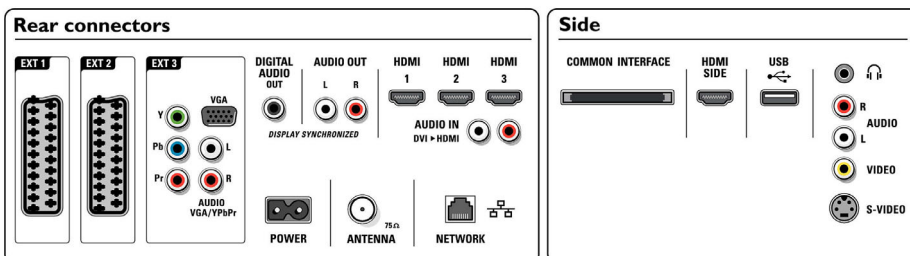

Loudspeakers

- Built-in speakers: 2
- Loudspeaker types: 2 integrated subwoofers, Dome tweeter

Connectivity

- EasyLink (HDMI-CEC): One touch play, System audio control, System standby
- Front/Side connections: HDMI v1.3, S-video in, CVBS in, Audio L/R in, Headphones Out, USB
- Ext 1 Scart: Audio L/R, CVBS in, RGB
- Ext 2 Scart: Audio L/R, CVBS in, RGB
- Other connections: Analogue audio Left/Right out, S/PDIF out (coaxial), Common Interface
- PC network link: DLNA 1.0 certified
- Ext 3: YPbPr, Audio L/R in, VGA PC-in
- Ext 4: HDMI v1.3

Accessories

- Included accessories: RF antenna cable, Power cord, Quick start guide, User Manual, Warranty certificate, Remote Control, Batteries for remote control

Dimensions

- Set Width: 1054 mm
- Set Height: 658 mm
- Set Depth: 100 mm
- Product weight: 22.7 kg
- Set height (with stand): 731 mm
- Set depth (with stand): 265 mm
- Product weight (+stand): 27.2 kg
- Box width: 1163 mm
- Box height: 813 mm
- Box depth: 320 mm
- Weight incl. Packaging: 39 kg
- Stand width: 590 mm
- Wall-mount compatible: 300 x 300 mm