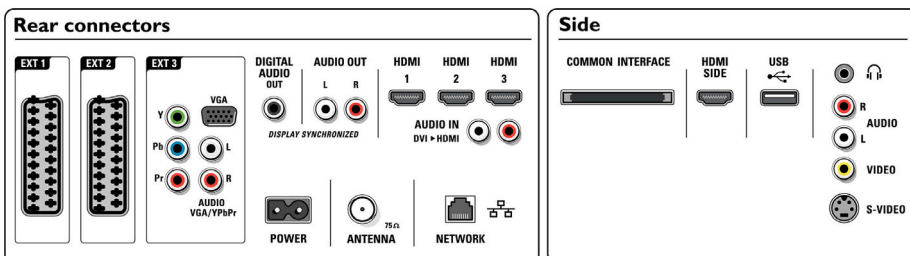

Loudspeakers

- Built-in speakers: 2
- Loudspeaker types: 2 integrated subwoofers, Dome tweeter

Connectivity

- EasyLink (HDMI-CEC): One touch play, System audio control, System standby
- Front/Side connections: HDMI v1.3, S-video in, CVBS in, Audio L/R in, Headphones Out, USB
- Ext 1 Scart: Audio L/R, CVBS in, RGB
- Ext 2 Scart: Audio L/R, CVBS in, RGB
- Other connections: Analogue audio Left/Right out, S/PDIF out (coaxial), Common Interface
- PC network link: DLNA 1.0 certified
- Ext 3: YPbPr, Audio L/R in, VGA PC-in

- Ext 4: HDMI v1.3
- Ext 5: HDMI v1.3
- Ext 6: HDMI v1.3

Power

- Mains power: AC 220-240 V +/- 10%
- Ambient temperature: 5°C to 35°C
- Power consumption: 328 W
- Standby power consumption: 0.15 W

Accessories

- Included accessories: RF antenna cable, Power cord, Quick start guide, User Manual, Warranty certificate, Remote Control, Batteries for remote control

Dimensions

- Set Width: 1300 mm
- Set Height: 803 mm
- Set Depth: 128 mm
- Product weight: 40.6 kg
- Set height (with stand): 875 mm
- Set depth (with stand): 325 mm
- Product weight (+stand): 50.2 kg
- Box width: 1422 mm
- Box height: 1139 mm
- Box depth: 375 mm
- Weight incl. Packaging: 61.4 kg
- Wall-mount compatible: 400 x 400 mm