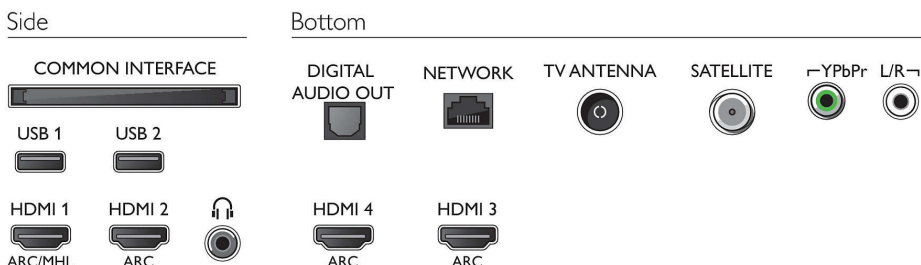

Connections

Issue date 2023-07-13

Version: 10.1.1

EAN: 87 18863 01556 8

© 2023 Koninklijke Philips N.V.
All Rights reserved.

Specifications are subject to change without notice. Trademarks are the property of Koninklijke Philips N.V. or their respective owners.

www.philips.com

* EPG and actual visibility (up to 8 days) is country- and operator-dependent.
* Android App offerings vary per country. For more details please visit your local Google Play Store.
* Energy consumption in kWh per year based on the power consumption of the television operating 4 hours per day for 365 days. The actual energy consumption will depend on how the television is used.
* The TV supports DVB reception for 'Free to air' broadcast. Specific DVB operators may not be supported. An up to date list can be found in the FAQ section of the Philips support website. For some operators Conditional Access and subscription are required. Contact your operator for more information.
* Philips TV Remote app and related functionalities vary per TV model, operator and country, as well as smart device model and OS. For more details please visit: www.philips.com/TVRemoteapp.
* Smart TV app availability varies per TV model and country. For more details please visit: www.philips.com/smarttv.
* USB recording for digital channels only, recordings may be limited by broadcast copy protection (CI+). Country and channel restrictions may apply.
* Please note that your Amazon Apps may not always be available in your country. (Currently Amazon apps works only in the UK, Germany and Austria)
* This television contains lead only in certain parts or components where no technology alternatives exist in accordance with existing exemption clauses under the RoHS Directive.
* Its functionality is subject to ChromeCast built-in apps and smart devices. For more details, please visit ChromeCast built-in product pages.
* Google Assistant built in will come as a software update for 2018 Android TVs.