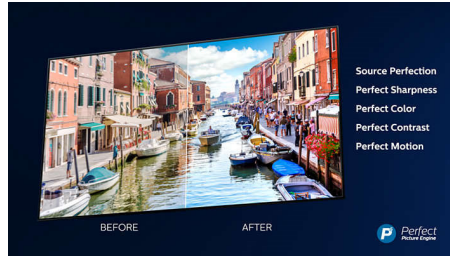

P5 Perfect Picture Engine

The Philips P5 Perfect Picture Engine delivers an image as brilliant as the content you love. Details have noticeably more depth. Colours are vivid, while skin tones look natural. Contrast is so crisp you'll feel every detail. And motion is so smooth that you'll never lose sight of the ball, no matter how fast the play.