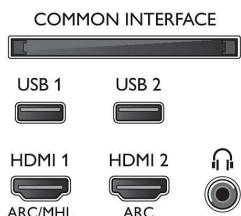

Colour & Finish

- TV Front: Metallic Silver

Dimensions

- Set Width: 1234.8 mm
- Set Height: 713.1 mm
- Set Depth: 48.3 mm
- Product weight: 20.1 kg
- Set width (with stand): 1234.8 mm
- Set height (with stand): 758.8 mm
- Set depth (with stand): 251.5 mm
- Product weight (+stand): 21.9 kg
- Box width: 1360 mm
- Box height: 860 mm
- Box depth: 160 mm
- Weight incl. Packaging: 28.4 kg
- Wall-mount compatible: 300 x 200 mm
- TV stand width distance: 517.6 mm

Connections

Side

Bottom

Issue date 2023-07-13

Version: 10.0.1

EAN: 87 18863 01514 8

© 2023 Koninklijke Philips N.V.
All Rights reserved.

Specifications are subject to change without notice. Trademarks are the property of Koninklijke Philips N.V. or their respective owners.