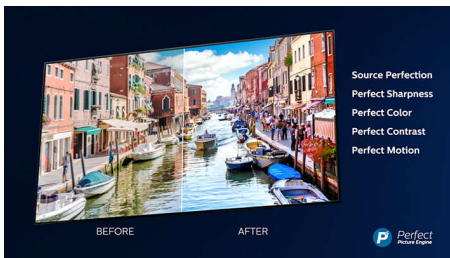

P5 Perfect Picture Engine

The Philips P5 Perfect Picture Engine delivers an image as brilliant as the content you love. Details have noticeably more depth. Colours are vivid, while skin tones look natural. Contrast is so crisp you'll feel every detail. And motion is so smooth that you'll never lose sight of the ball, no matter how fast the play.

4K Ultra HD

With four times the resolution of conventional Full HD, Ultra HD lights up your screen with over 8 million pixels and our unique Ultra Resolution Upscaling technology. Experience improved images regardless of the original

content, and enjoy a sharper picture with superior depth, contrast, natural motion and vivid details.