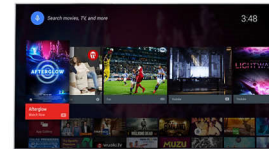

Quad Core + Android

Philips Quad Core processor meets the power of Android to deliver an exciting gaming experience. And with Android on your TV you'll navigate, launch apps and play videos in a way that is super fast, super intuitive and super fun.

DTS HD Premium Sound

DTS HD Premium Suite delivers high-end audio processing for better sound from your speakers. Preserving the purity of the original content, you'll enjoy immersive sound, deep bass and crystal clear dialogue without any fluctuations, clipping or distortion.

Sound processing

A gust of wind, a leaf hitting the ground, the sound of tires zooming down a windy road. The little details are what bring the picture to life. Philips Sound Processing brings these details together with uncompromised sound clarity. Hear everything as the director intended with studio-grade sound mixing that supports original audio content and enhances sound when needed. Deep bass, clear dialogue and amazing accuracy are just the start.