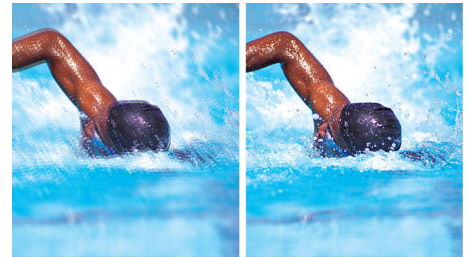

Progressive Scan

Progressive Scan doubles the vertical resolution of the image resulting in a noticeably sharper picture. Instead of sending a field comprising the odd lines to the screen first, followed by the field with the even lines, it writes both fields at the same time. A full image is created instantaneously, using the maximum resolution. At such a speed, your eye perceives a sharper picture with no line structure.