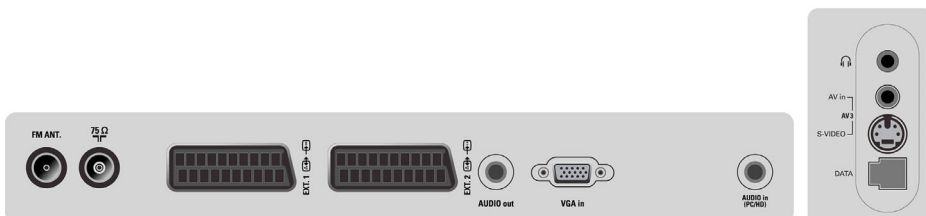

Issue date 2023-07-13

Version: 5.0.6

EAN: 87 10895 79911 9

© 2023 Koninklijke Philips N.V.
All Rights reserved.

Specifications are subject to change without notice.
Trademarks are the property of Koninklijke Philips N.V.
or their respective owners.

www.philips.com