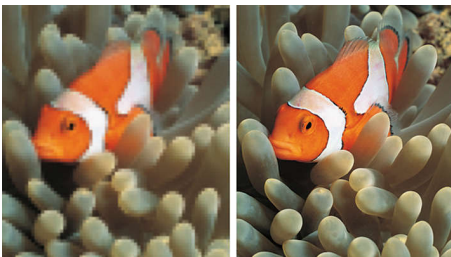

Pixel Plus 2 HD

Pixel Plus 2 HD offers the unique combination of ultimate sharpness, natural detail, increased depth, vivid colours and smooth and natural motion from standard TV, High Definition signals and multimedia sources. Each pixel of

the incoming picture is enhanced to better match the surrounding pixels, resulting in a more natural picture. Artefacts in compressed multimedia content are detected and reduced, ensuring that the picture is clean and razor sharp. Digital noise reduction ensures that the picture is perfectly smooth yet razor sharp.

Dynamic contrast enhancer

You want the LCD flat display with the highest contrast and most vibrant images even at a wide viewing angle. The Philips dynamic contrast enhancer uses video processing and unique dimming backlight technology. This delivers deep rich black levels with increased detail. The dimming backlight increases the contrast up to 5 times* and at the same time improves the viewing angle. It gives a bright, lifelike picture with high contrast and vibrant colours (* factor between 2 and 5, depending on screen type and picture content).