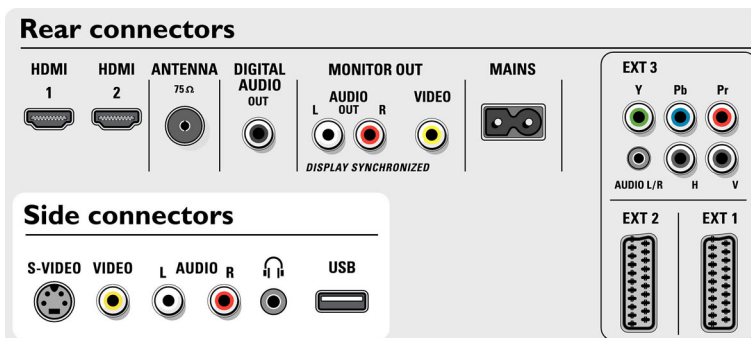

Sound

- Output power (RMS): 2 x 8 W
- Sound System: Virtual Dolby Digital
- Sound Enhancement: Digital Signal Processing, Dynamic Bass Enhancement, Graphic Equalizer

Loudspeakers

- Built-in speakers: 4
- Loudspeaker types: Integrated woofers with wOOx, Dome tweeter

Connectivity

- Front/Side connections: Audio L/R in, CVBS in, Headphones Out, S-video in, USB
- Ext 1 Scart: Audio L/R, CVBS in/out, RGB
- Ext 2 Scart: Audio L/R, CVBS in/out, RGB, S-video in
- Other connections: Analogue audio Left/Right out, S/PDIF in (coaxial), S/PDIF out (coaxial)
- Ext 3: YPbPr
- Ext 4: HDMI
- Ext 5: HDMI

Power

- Mains power: AC 220-240 V +/- 10%
- Ambient temperature: 5°C to 40°C
- Power consumption: 128 W
- Standby power consumption: 0.9

Accessories

- Included accessories: Tabletop stand, RF antenna cable
- Optional accessories: Floor stand

Dimensions

- Set Width: 875 mm
- Set Height: 610 mm
- Set Depth: 107 mm
- Product weight: 22 kg
- Set height (with stand): 662 mm
- Set depth (with stand): 230 mm
- Box width: 935 mm
- Box height: 902 mm
- Box depth: 234 mm
- Weight incl. Packaging: 35 kg

Issue date 2023-07-13

Version: 6.0.11

EAN: 87 12581 30746 2

© 2023 Koninklijke Philips N.V.
All Rights reserved.

Specifications are subject to change without notice.
Trademarks are the property of Koninklijke Philips N.V.
or their respective owners.

www.philips.com