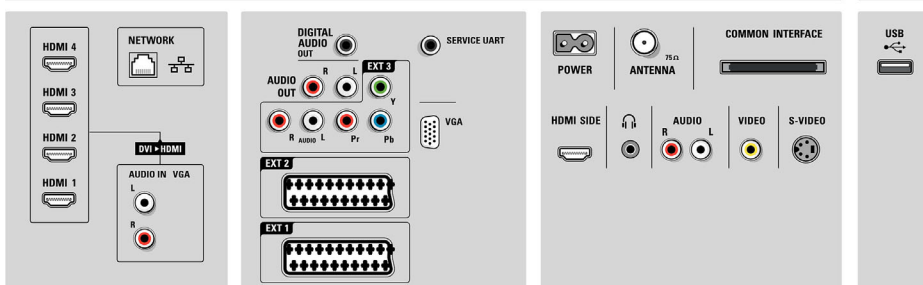

Connectivity

- EasyLink (HDMI-CEC): One touch play, EasyLink,

- Pixel link, Remote control pass-through, System audio control, System standby
- Front/Side connections: USB
- Ext 1 Scart: Audio L/R, CVBS in, RGB
- HDMI 1: HDMI v1.3a
- Ext 2 Scart: Audio L/R, CVBS in, RGB
- HDMI 2: HDMI v1.3a
- Other connections: A/V Audio L/R in (value), Analogue audio Left/Right out, S-Video in, Composite video (CVBS) input, HDMI, Headphone out, S/PDIF out (coaxial), Common Interface Plus (CI+)
- HDMI 3: HDMI v1.3a
- PC network link: DLNA 1.0 certified
- Ext 3: YPbPr, Audio L/R in, VGA PC-in
- HDMI 4: HDMI v1.3a

Power

- Mains power: AC 220-240 V +/- 10%
- Ambient temperature: 5°C to 35°C
- Standby power consumption: $\leq 0.15\text{ W}$
- Power consumption (typical): 243 W

Accessories

- Included accessories: Tabletop swivel stand, RF antenna cable, Power cord, Quick start guide, Warranty certificate, Remote Control, Batteries for remote control, Legal and safety brochure, Net TV brochure
- Optional accessories: Smart level wallmount SQM6175, DVB-S module PFS0001*

Dimensions

- Set Width: 1111 mm
- Set Height: 694 mm
- Set Depth: 50 mm
- Product weight: 20 kg
- Set height (with stand): 757 mm
- Set depth (with stand): 280 mm
- Product weight (+stand): 30 kg
- Box width: 1369 mm
- Box height: 803 mm
- Box depth: 291 mm
- Stand width: 500 mm
- Wall-mount compatible: 300 x 300 mm

Rear connectors

Issue date 2023-07-13

Version: 8.2.7

EAN: 87 12581 47930 5

© 2023 Koninklijke Philips N.V.
All Rights reserved.

Specifications are subject to change without notice.
Trademarks are the property of Koninklijke Philips N.V.
or their respective owners.

www.philips.com

* 200 Hz Clear LCD displays 200 scenes per second by combining advanced 100 Hz technology with scanning backlight @ 50% duty cycle.
* 8 days EPG, service not available in all countries
* DVB-T, supported in selected countries only
* DVB-C in selected countries and for selected operators only. Most up to date information is available on the type plate of the TV.
* Net TV, service offering is dependent on country and subject to terms of use.
* Optional Philips DVB-S module required (part no. PFS0001, only available in Germany, Austria and Switzerland)