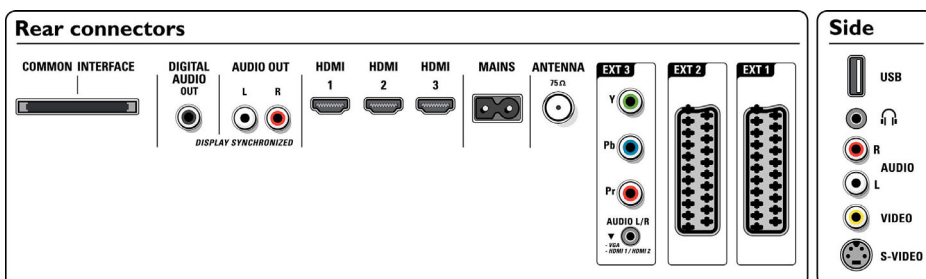

Sound

- Output power (RMS): 2 x 8 W
- Sound System: Virtual Dolby Digital, BBE
- Sound Enhancement: Digital Signal Processing, Graphic Equalizer, Dynamic Bass Enhancement

Loudspeakers

- Built-in speakers: 4
- Loudspeaker types: Integrated woofers with wOOx, Dome tweeter

Connectivity

- HDMI features: Cable equalization, Category 1 and 2 cables, Compressed audio, Multi-rate pref. format support, PC format support, Resolutions 720p, 1080i, 1080p
- Front/Side connections: Audio L/R in, CVBS in, Headphones Out, S-video in, USB
- Ext 1 Scart: Audio L/R, CVBS in/out, RGB
- Ext 2 Scart: Audio L/R, CVBS in/out, RGB
- Other connections: Analogue audio Left/Right out, S/PDIF out (coaxial), Common Interface

- Ext 3: YPbPr, Audio L/R in
- Ext 4: HDMI v1.3
- Ext 5: HDMI v1.3
- Ext 6: HDMI v1.3

Power

- Mains power: AC 220-240 V +/- 10%
- Ambient temperature: 5°C to 35°C
- Power consumption: 275 W
- Standby power consumption: 0.8 W

Accessories

- Included accessories: Tabletop swivel stand, RF antenna cable

Dimensions

- Set Width: 1170 mm
- Set Height: 736 mm
- Set Depth: 125 mm
- Product weight: 33.5 kg
- Set height (with stand): 801 mm
- Set depth (with stand): 297 mm
- Product weight (+stand): 38.1 kg
- Box width: 1274 mm
- Box height: 943 mm
- Box depth: 331 mm
- Weight incl. Packaging: 59 (tbc) kg
- Wall-mount compatible: 600 x 400 mm

Issue date 2023-07-13

Version: 7.0.21

EAN: 87 12581 33151 1

© 2023 Koninklijke Philips N.V.
All Rights reserved.

Specifications are subject to change without notice.
Trademarks are the property of Koninklijke Philips N.V.
or their respective owners.

www.philips.com

* DVB-T, supported in selected countries only