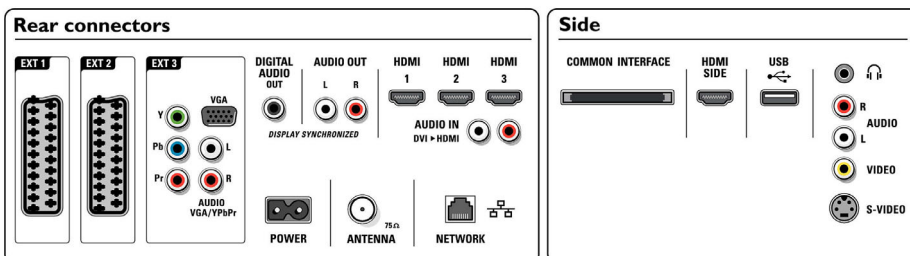

Loudspeakers

- Built-in speakers: 2
- Loudspeaker types: 2 integrated subwoofers, Dome tweeter

Connectivity

- EasyLink (HDMI-CEC): One touch play, System audio control, System standby
- Front/Side connections: HDMI v1.3, S-video in, CVBS in, Audio L/R in, Headphones Out, USB
- Ext 1 Scart: Audio L/R, CVBS in, RGB
- Ext 2 Scart: Audio L/R, CVBS in, RGB
- Other connections: Analogue audio Left/Right out, S/PDIF out (coaxial), Common Interface
- PC network link: DLNA 1.0 certified
- Ext 3: YPbPr, Audio L/R in, VGA PC-in
- Ext 4: HDMI v1.3

Accessories

- Included accessories: RF antenna cable, Power cord, Quick start guide, User Manual, Warranty certificate, Remote Control, Batteries for remote control

Dimensions

- Set Width: 828 mm
- Set Height: 543 mm
- Set Depth: 109 mm
- Product weight: 16.3 kg
- Set height (with stand): 594 mm
- Set depth (with stand): 220 mm
- Product weight (+stand): 19.2 kg
- Box width: 1000 mm
- Box height: 740 mm
- Box depth: 288 mm
- Weight incl. Packaging: 23.7 kg
- Stand width: 480 mm
- Wall-mount compatible: 200 x 200 mm