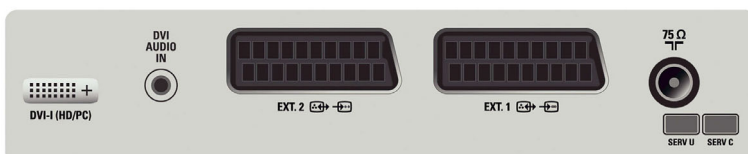

- Teletext: 10-page Smart Text
- VESA Mount: 100 x 100 mm
- Picture in Picture: Picture in graphics, Twin page text
- Teletext enhancements: Programme information Line

Sound

- Equalizer: 5-bands
- Output power (RMS): 2 x 5 W
- Sound System: Stereo, Virtual Dolby Surround
- Sound Enhancement: Dynamic Bass Enhancement

Loudspeakers

- Built-in speakers: 2
- Number of Loudspeakers: 0

Connectivity

- Number of Scarts: 2
- AV 3: Audio-in mini jack 3.5 mm, DVI-I with HDCP
- Front/Side connections: Audio L/R in, CVBS in, Headphones Out, S-video in
- Ext 1 Scart: Audio L/R, CVBS in/out, RGB
- Ext 2 Scart: Audio L/R, CVBS in/out, S-video in
- Other connections: Antenna IEC75

Power

- Ambient temperature: 5°C to 40°C
- Power consumption: Normal Operation 110 W
- Standby power consumption: < 1 W

Accessories

- Included accessories: Tabletop stand, DVI-I to YPbPr cable, Power cord, Quick start guide, User Manual, Registration card, Remote Control, Batteries for remote control

Dimensions

- Set Width: 792 mm
- Set Height: 431 mm
- Set Depth: 109 mm
- Product weight: 15 kg
- Box width: 863 mm
- Box height: 207 mm
- Box depth: 242 mm
- Weight incl. Packaging: 18.75 kg
- Width (with base): 792 mm
- Height (with base): 483 mm
- Depth (with base): 241 mm

Issue date 2023-07-13

Version: 8.0.10

EAN: 87 10895 89242 1

© 2023 Koninklijke Philips N.V.
All Rights reserved.

Specifications are subject to change without notice.
Trademarks are the property of Koninklijke Philips N.V.
or their respective owners.

www.philips.com