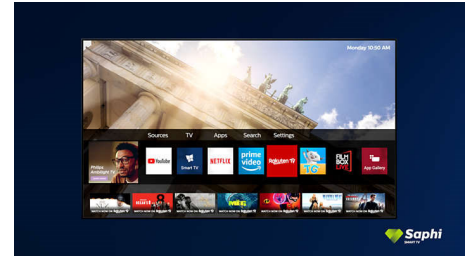

## SAPHI

SAPHI is a fast, intuitive operating system that makes your Philips Smart TV a real pleasure to use. Enjoy great picture quality and one-button access to a clear icon-based menu. Operate your TV with ease and quickly navigate to popular Philips Smart TV apps including YouTube, Netflix and more.