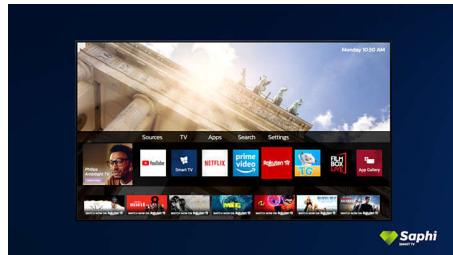

SAPHI

SAPHI is a fast, intuitive operating system that makes your Philips Smart TV a real pleasure to

use. Enjoy great picture quality and one-button access to a clear icon-based menu. Operate your TV with ease and quickly navigate to popular Philips Smart TV apps including YouTube, Netflix and more.