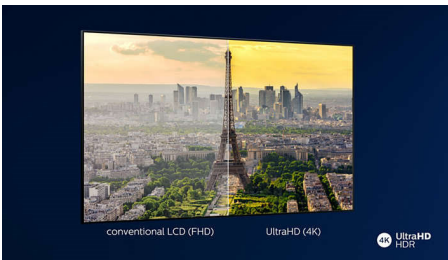

Highlights

Slender Bezel

Slender bezel and stand.

Sticks Stand

Our new stick stand was engineered to change the space beneath your TV where a traditional stand would normally sit, offering you a more immersive viewing experience. A TV that stands confidently with a nod to the future.

4K Ultra HD

With four times the resolution of conventional Full HD, Ultra HD lights up your screen with over 8 million pixels and our unique Ultra Resolution Upscaling technology. Experience improved images regardless of the original content, and enjoy a sharper picture with superior depth, contrast, natural motion and vivid details.

Pixel Precise Ultra HD

The beauty of 4K Ultra HD TV is in savouring every detail. Philips Pixel Precise Ultra HD engine converts any input picture into stunning UHD resolution on your screen. Enjoy a smooth, yet sharp moving image and

exceptional contrast. Discover deeper blacks, whiter whites, vivid colours and natural skin tones — every time, and from any source.