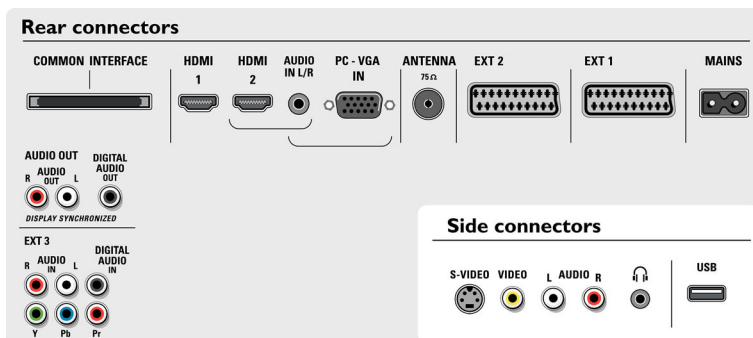

Sound

- Output power (RMS): 2 x 15 W
- Sound System: Virtual Dolby Digital
- Sound Enhancement: Digital Signal Processing, Dynamic Bass Enhancement, Graphic Equalizer

Loudspeakers

- Built-in speakers: 4
- Loudspeaker types: Integrated woofers with wOOx, Dome tweeter

Connectivity

- Front/Side connections: Audio L/R in, CVBS in, Headphones Out, S-video in, USB
- Ext 1 Scart: Audio L/R, CVBS in/out, RGB
- Ext 2 Scart: Audio L/R, CVBS in/out, RGB, Y/C
- Other connections: Analogue audio Left/Right out, PC-in VGA + Audio L/R in, S/PDIF in (coaxial), S/PDIF out (coaxial), Common Interface
- Ext 3: YPbPr
- Ext 4: HDMI
- Ext 5: HDMI
- Ext 6: VGA PC-in, Audio L/R in

Power

- Mains power: AC 220-240 V +/- 10%
- Ambient temperature: 5°C to 40°C
- Power consumption: 163 W
- Standby power consumption: 0.8 W

Accessories

- Included accessories: Tabletop swivel stand, RF antenna cable
- Optional accessories: Floor stand

Dimensions

- Set Width: 869 mm
- Set Height: 625 mm
- Set Depth: 114 mm
- Product weight: 20.4 kg
- Set height (with stand): 685 mm
- Set depth (with stand): 230 mm
- Box width: 1052 mm
- Box height: 878 mm
- Box depth: 263 mm
- Weight incl. Packaging: 32 kg
- Wall-mount compatible: 600 x 200 mm

Issue date 2023-07-13

Version: 5.0.16

EAN: 87 10895 92047 6

© 2023 Koninklijke Philips N.V.
All Rights reserved.

Specifications are subject to change without notice.
Trademarks are the property of Koninklijke Philips N.V.
or their respective owners.

www.philips.com

* DVB-T, supported in selected countries only