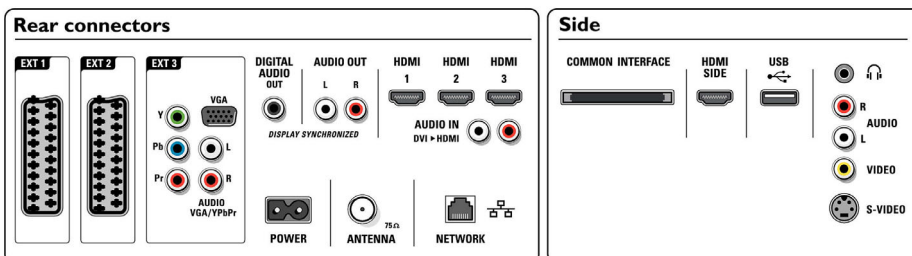

Sound

- Output power (RMS): 2 x 15 W
- Sound System: Virtual Dolby Digital, BBE
- Sound Enhancement: Auto Volume Leveller, Digital Signal Processing, Dynamic Bass Enhancement, Graphic Equalizer, Smart Sound

Loudspeakers

- Built-in speakers: 2

Connectivity

- EasyLink (HDMI-CEC): One touch play, System audio control, System standby
- Front/Side connections: HDMI v1.3, S-video in, CVBS in, Audio L/R in, Headphones Out, USB
- Ext 1 Scart: Audio L/R, CVBS in/out, RGB
- Ext 2 Scart: Audio L/R, CVBS in/out, RGB
- Other connections: Analogue audio Left/Right out, Ethernet, PC Audio in, S/PDIF out (coaxial), Common Interface
- PC network link: DLNA 1.0 certified
- Ext 3: YPbPr, Audio L/R in, VGA PC-in
- Ext 4: HDMI v1.3
- Ext 5: HDMI v1.3
- Ext 6: HDMI v1.3

Power

- Mains power: AC 220-240 V +/- 10%
- Ambient temperature: 5°C to 35°C
- Power consumption: 206 W
- Standby power consumption: 0.15 W

Accessories

- Included accessories: Power cord, Quick start guide, User Manual, Warranty certificate, Remote Control, Batteries for remote control

Dimensions

- Set Width: 1046 mm
- Set Height: 644 mm
- Set Depth: 88 mm
- Product weight: 21 kg
- Set height (with stand): 716 mm
- Set depth (with stand): 262 mm
- Product weight (+stand): 25.5 kg
- Box width: 1151 mm
- Box height: 793 mm
- Box depth: 333 mm
- Weight incl. Packaging: 42 kg
- Stand width: 590 mm
- Wall-mount compatible: 400 x 400 mm

Issue date 2023-07-13

Version: 6.0.7

EAN: 87 12581 42426 8

© 2023 Koninklijke Philips N.V.
All Rights reserved.

Specifications are subject to change without notice.
Trademarks are the property of Koninklijke Philips N.V.
or their respective owners.

www.philips.com