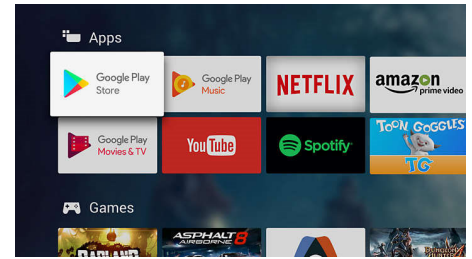

TV Content

Go beyond traditional TV programming with Google Play Store and Philips App Gallery. Experience endless movies, TV, music, apps and games online. More to love.