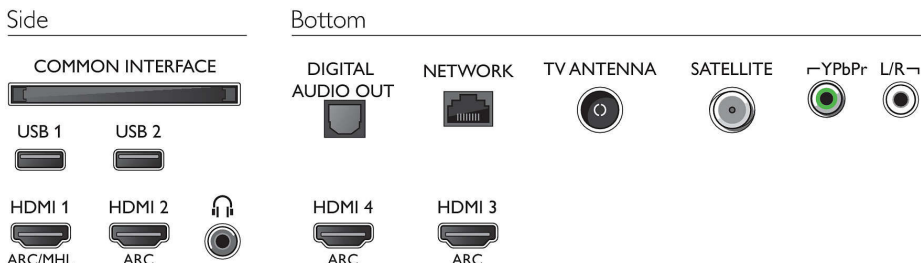

Connections

Issue date 2023-07-13

Version: 13.0.1

EAN: 87 18863 01509 4

© 2023 Koninklijke Philips N.V.
All Rights reserved.

Specifications are subject to change without notice.
Trademarks are the property of Koninklijke Philips N.V.
or their respective owners.

www.philips.com

- EPG and actual visibility (up to 8 days) is country- and operator-dependent.
- Android App offerings vary per country. For more details please visit your local Google Play Store.
- Energy consumption in kWh per year based on the power consumption of the television operating 4 hours per day for 365 days. The actual energy consumption will depend on how the television is used.
- The TV supports DVB reception for 'Free to air' broadcast. Specific DVB operators may not be supported. An up to date list can be found in the FAQ section of the Philips support website. For some operators Conditional Access and subscription are required. Contact your operator for more information.
- Philips TV Remote app and related functionalities vary per TV model, operator and country, as well as smart device model and OS. For more details please visit: www.philips.com/TVRemoteapp.
- Smart TV app availability varies per TV model and country. For more details please visit: www.philips.com/smarttv.
- USB recording for digital channels only, recordings may be limited by broadcast copy protection (CI+). Country and channel restrictions may apply.
- Please note that your Amazon Apps may not always be available in your country. (Currently Amazon apps works only in the UK, Germany and Austria)
- This television contains lead only in certain parts or components where no technology alternatives exist in accordance with existing exemption clauses under the RoHS Directive.
- Its functionality is subject to ChromeCast built-in apps and smart devices. For more details, please visit ChromeCast built-in product pages.
- Google Assistant built in will come as a software update for 2018 Android TVs.