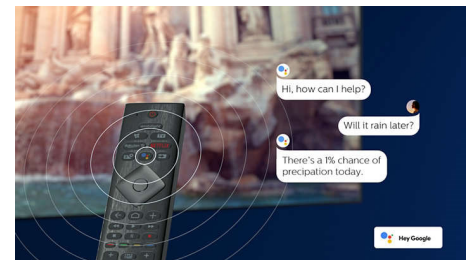

Google Assistant built in

Control your Philips Android TV with your voice. Want to play a game, watch Netflix or find content and apps in the Google Play store? Just tell your TV. You can even command all Google Assistant-compatible smart home devices, like dimming the lights and setting the thermostat on movie night. Without leaving the sofa.