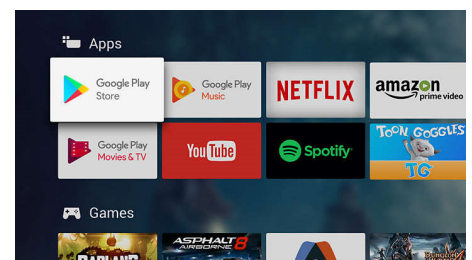

TV Content

Go beyond traditional TV programming with Google Play Store and Philips App Gallery. Experience endless movies, TV, music, apps and games online. More to love.