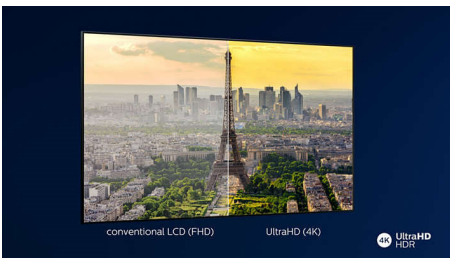

4K Ultra HD

With four times the resolution of conventional Full HD, Ultra HD lights up your screen with over 8 million pixels and our unique Ultra Resolution Upscaling technology. Experience improved images regardless of the original content, and enjoy a sharper picture with superior depth, contrast, natural motion and vivid details.