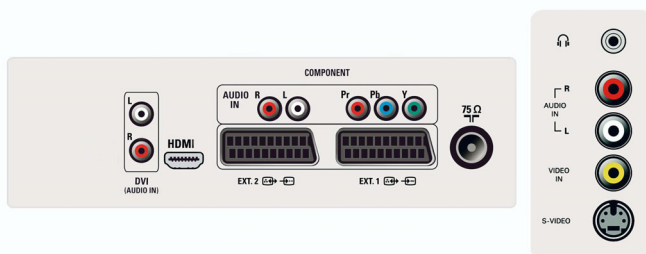

- Remote control type: RCFE06SPS00
- Teletext: 10-page Smart Text
- VESA Mount: 800 x 400 mm
- Picture in Picture: Twin page text
- Teletext enhancements: 4 favourite pages, Programme information Line

Sound

- Equalizer: 5-bands
- Output power (RMS): 2 x 15 W
- Sound System: Virtual Dolby Surround
- Sound Enhancement: Dynamic Bass Enhancement, Auto Volume Leveller

Loudspeakers

- Built-in speakers: 2

Connectivity

- Number of Scarts: 2
- Front/Side connections: Audio L/R in, CVBS in, Headphones Out, S-video in
- Ext 1 Scart: Audio L/R, CVBS in/out, RGB
- Ext 2 Scart: Audio L/R, CVBS in/out, S-video in
- Ext 4: YPbPr
- Ext 5: HDMI

Power

- Mains power: AC 220-240 V +/- 10%
- Ambient temperature: 5°C to 40°C
- Power consumption: 180 W Normal Operation W
- Standby power consumption: < 2 W

Accessories

- Included accessories: Tabletop stand, Power cord, Registration card, Remote Control, User Manual, Warranty certificate, Batteries for remote control
- Optional accessories: Floor stand

Dimensions

- Set Width: 1100 mm
- Set Height: 609 mm
- Set Depth: 102.5 mm
- Product weight: 25.1 kg
- Box width: 1167 mm
- Box height: 821 mm
- Box depth: 330 mm
- Weight incl. Packaging: 31.5 kg
- Wall-mount compatible: 0
- Width (with base): 1100 mm

Issue date 2023-07-13

Version: 5.0.9

EAN: 87 10895 98875 9

© 2023 Koninklijke Philips N.V.
All Rights reserved.

Specifications are subject to change without notice.
Trademarks are the property of Koninklijke Philips N.V.
or their respective owners.

www.philips.com