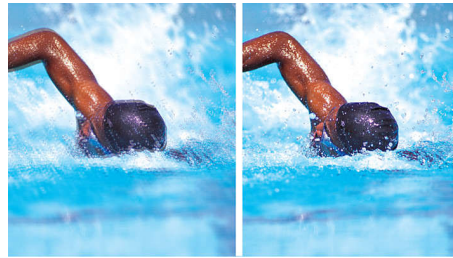

## 3D Combfilter

The 3D combfilter separates brightness and colour signals better in 3D domain to eliminate cross-colour, cross-luminance and dot-crawl distortion - all of which detract from your viewing pleasure. The 3D digital combfilter performs field-by-field comparisons of the television image to accurately separate the colour from the black-and-white information and remove both horizontally and vertically hanging dots, as well as dot crawl. The result is a razor sharp image.

## Progressive Scan

Progressive Scan doubles the vertical resolution of the image resulting in a noticeably sharper picture. Instead of sending a field comprising the odd lines to the screen first, followed by the field with the even lines, it writes both fields at the same time. A full image is created instantaneously, using the maximum resolution. At such a speed, your eye perceives a sharper picture with no line structure.