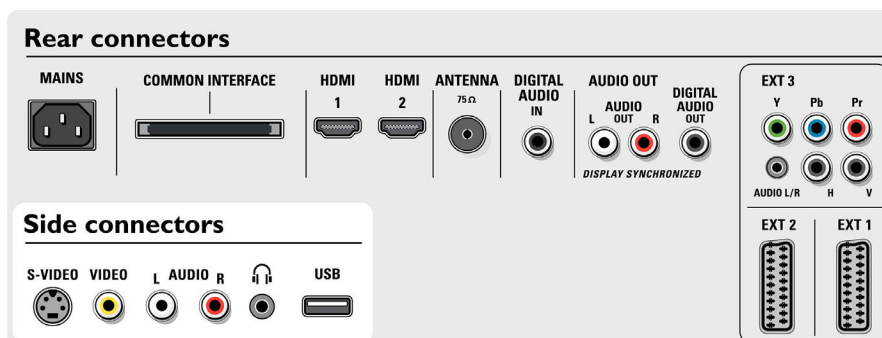

Sound

- Output power (RMS): 2 x 15 W
- Sound System: Virtual Dolby Digital
- Sound Enhancement: Digital Signal Processing, Dynamic Bass Enhancement, Graphic Equalizer

Loudspeakers

- Built-in speakers: 4
- Loudspeaker types: Integrated woofers with wOOx, Dome tweeter

Connectivity

- Front/Side connections: Audio L/R in, CVBS in, Headphones Out, S-video in, USB
- Ext 1 Scart: Audio L/R, CVBS in/out, RGB
- Ext 2 Scart: Audio L/R, CVBS in/out, RGB, Y/C
- Other connections: Analogue audio Left/Right out, Common Interface, S/PDIF in (coaxial), S/PDIF out (coaxial), PC-In VGA
- Ext 3: YPbPr, VGA-in (5x cinch RGB+H/V), Audio L/R in
- Ext 4: HDMI
- Ext 5: HDMI

Power

- Mains power: AC 110 - 240 V +/- 10%
- Ambient temperature: 5°C to 40°C

- Power consumption: 365 W
- Standby power consumption: 1 W

Accessories

- Included accessories: Tabletop stand, RF antenna cable
- Optional accessories: Floor stand

Dimensions

- Set Width: 1138 mm
- Set Height: 796 mm
- Set Depth: 114 mm
- Product weight: 44 kg
- Set height (with stand): 856 mm
- Set depth (with stand): 290 mm
- Box width: 1292 mm
- Box height: 1121 mm
- Box depth: 323 mm
- Weight incl. Packaging: 67 kg
- Wall-mount compatible: 600 x 200 mm

Issue date 2023-07-13

Version: 10.0.18

EAN: 87 10895 92053 7

© 2023 Koninklijke Philips N.V.
All Rights reserved.

Specifications are subject to change without notice.
Trademarks are the property of Koninklijke Philips N.V.
or their respective owners.

www.philips.com

* DVB-T, supported in selected countries only