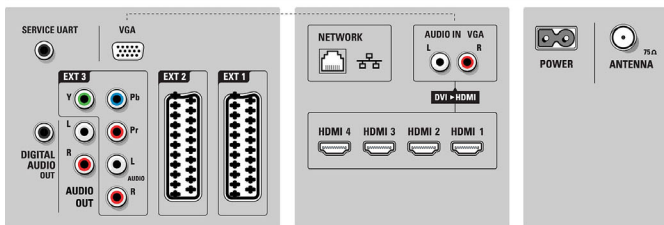

Tuner/Reception/Transmission

- Aerial Input: 75 ohm coaxial (IEC75)
- Tuner bands: Hyperband, S-Channel, UHF, VHF
- TV system: DVB COFDM 2K/8K
- Digital TV: DVB Terrestrial*, DVB-T MPEG4*, DVB-C MPEG4*, MHEG
- Video Playback: NTSC, SECAM, PAL

Multimedia Applications

- Multimedia connections: Ethernet-UTP5, USB, Wi-Fi 802.11g (built in)
- Playback Formats: MP3, WMA v2 up to v9.2,

Rear connectors

Side

Specifications

Slideshow files (.alb), JPEG Still pictures, MPEG1, MPEG2, MPEG4, AVI, H.264/MPEG-4 AVC, MPEG-Programme-stream PAL, WMV9/VC1