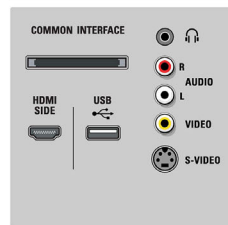

Tuner/Reception/Transmission

- Aerial Input: 75 ohm coaxial (IEC75)
- Tuner bands: Hyperband, S-Channel, UHF, VHF
- TV system: DVB COFDM 2K/8K
- Digital TV: DVB Terrestrial*, DVB-T MPEG4*, DVB-C MPEG4*, MHEG
- Video Playback: NTSC, SECAM, PAL

Multimedia Applications

- Multimedia connections: Ethernet-UTP5, USB, Wi-Fi 802.11g (built in)
- Playback Formats: MP3, WMA v2 up to v9.2,

Rear connectors

Side

Specifications

Slideshow files (.alb), JPEG Still pictures, MPEG1, MPEG2, MPEG4, AVI, H.264/MPEG-4 AVC, MPEG-Programme-stream PAL, WMV9/VC1

Convenience

- Child Protection: Child Lock+Parental Control
- Ease of Installation: Auto Programme Naming, Automatic Channel Install (ACI), Automatic Tuning System (ATS), Autostore, Fine Tuning, PLL Digital Tuning, Plug and Play
- Ease of Use: Auto Volume Leveller (AVL), Delta Volume per preset, Graphical User Interface, On-Screen Display, Programme List, Settings assistant Wizard, Side Control, Connectivity assistant, Automatic setup wizard, Demo mode, On-screen User manual, Touch control buttons, Favourite programme selection, Iconic home screen, Mozaic channel grid
- Connection Enhancement: Easy link
- Screen Format Adjustments: Auto Format, Movie expand 16:9, Super Zoom, Widescreen, unscaled (1080p dot by dot)
- Multimedia: Digital media reader (browser), USB autobreak-in, DLNA media Browser, Net TV services
- Electronic Programme Guide: Now + Next EPG, 8-day Electronic Programme Guide*
- Remote Control: DVD, DVD-R, Sat, STB (Set-Top Box), Universal, HTS (Home Theatre System)
- Remote control type: RC4496
- Teletext: 1200-page Hypertext
- Firmware upgradeable: Firmware auto upgrade wizard, Firmware upgradeable via USB
- Picture in Picture: Text dual screen
- Smart mode: Game, Cinema, Personal, Power saver, Standard, Vivid